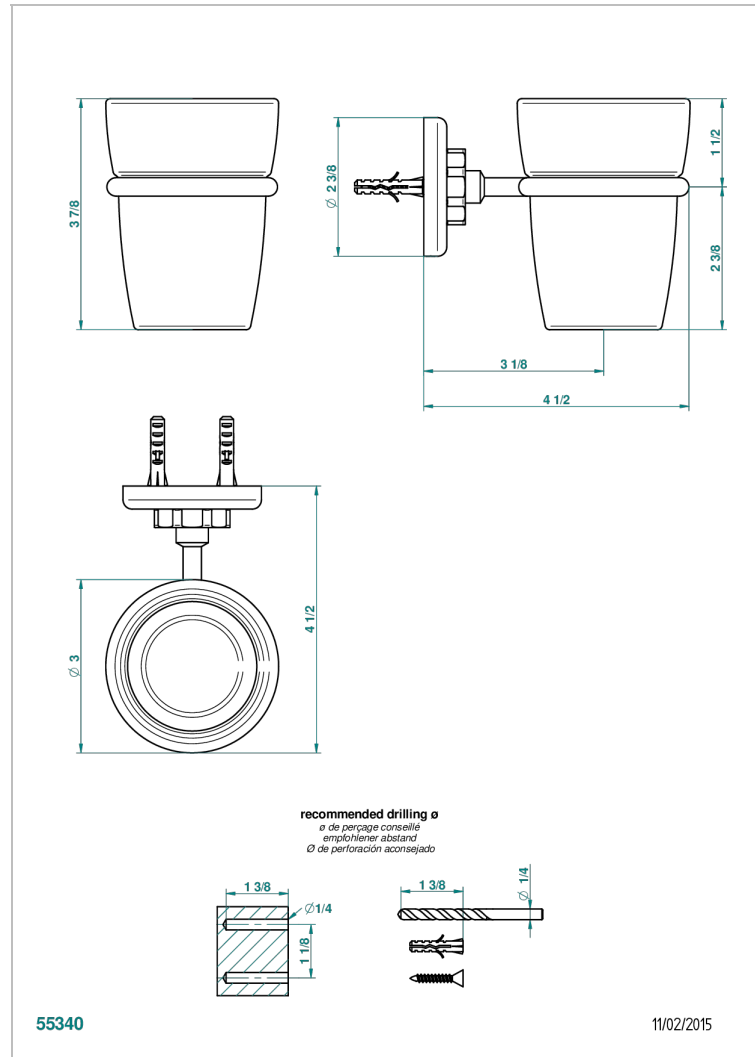

# SAINT-GERMAIN WITH LEVER

G7D-536

Wall mounted glass tumbler and holder

THG<sup>®</sup>  
PARIS

## CHARACTERISTIC

- Saint-germain with lever
- Wall mounted glass tumbler and holder