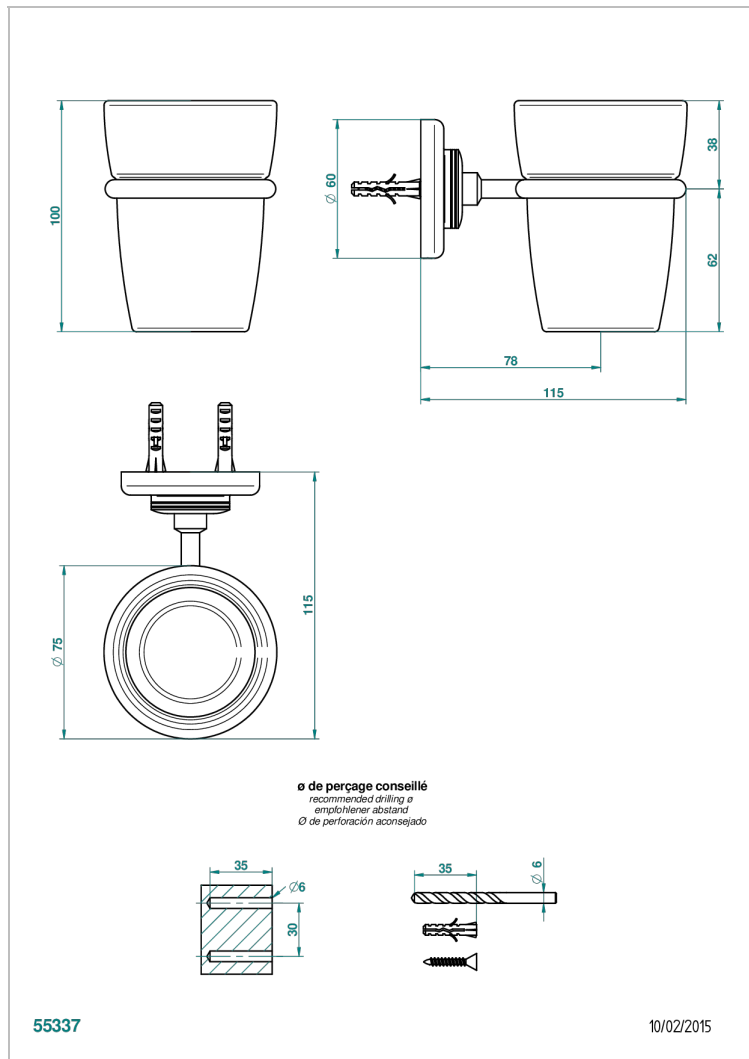

# BEAUBOURG WITH LEVER HANDLES

G7B-536

Tumbler holder, wall mounted

## CHARACTERISTIC

- Beaubourg with lever handles
- Tumbler holder, wall mounted