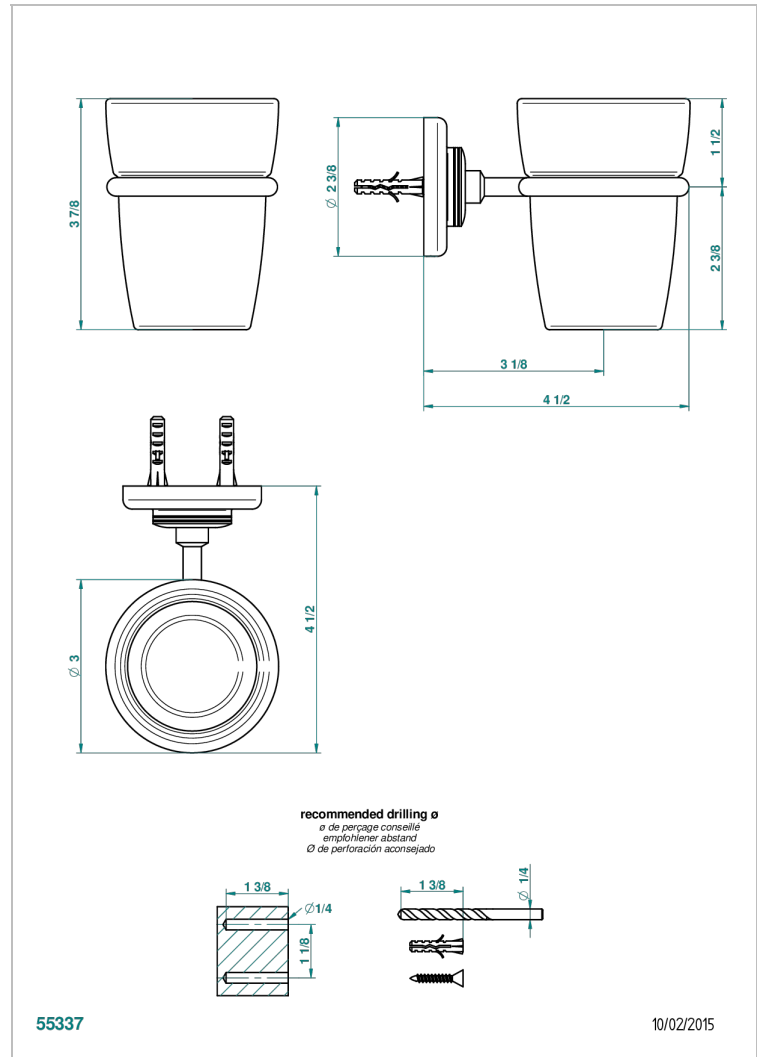

BEAUBOURG WITH LEVER HANDLES

G7B-536

Tumbler holder, wall mounted

THG[®]
PARIS

CHARACTERISTIC

- Beaubourg with lever handles
- Tumbler holder, wall mounted

AVAILABLE FINITIONS

Black ceram - D30
Blush PVD - H62
Brass color PVD - H49
Brown bronze color PVD - F33
Chrome polished - A02
Chrome polished / gold polished - G02