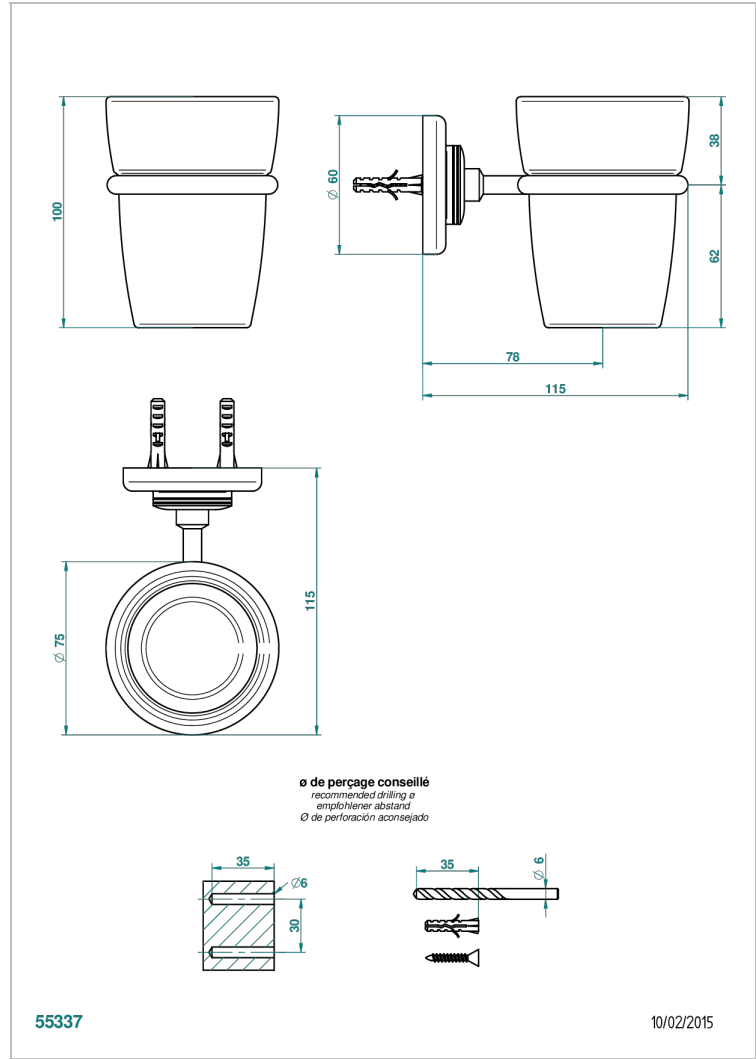

BEAUBOURG WITH LEVER

G7B-536

Wall mounted glass tumbler and holder

CHARACTERISTIC

- Beaubourg with lever
- Wall mounted glass tumbler and holder

AVAILABLE FINITIONS

Antique nickel - H28
 Black ceram - D30
 Blush PVD - H62
 Brass color PVD - H49
 Brown bronze color PVD - F33
 Gold color PVD - H52