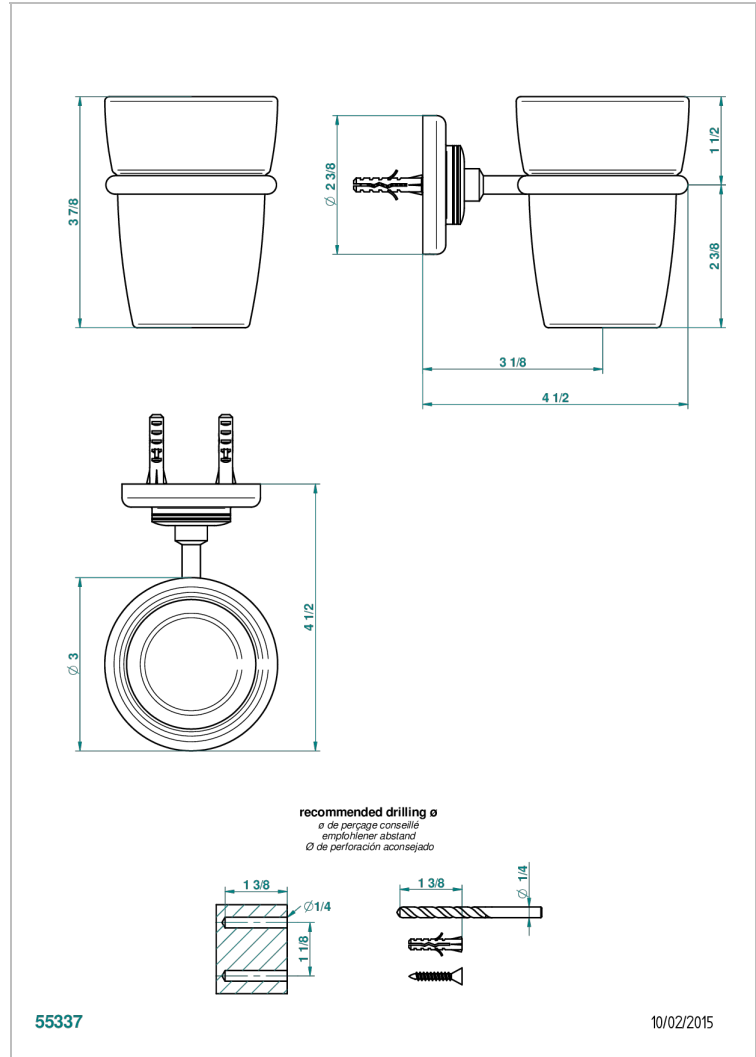

BEAUBOURG WITH LEVER

G7B-536

Wall mounted glass tumbler and holder

CHARACTERISTIC

- Beaubourg with lever
- Wall mounted glass tumbler and holder

AVAILABLE FINITIONS

Antique nickel - H28
Black ceram - D30
Blush PVD - H62
Brass color PVD - H49
Brown bronze color PVD - F33
Gold color PVD - H52