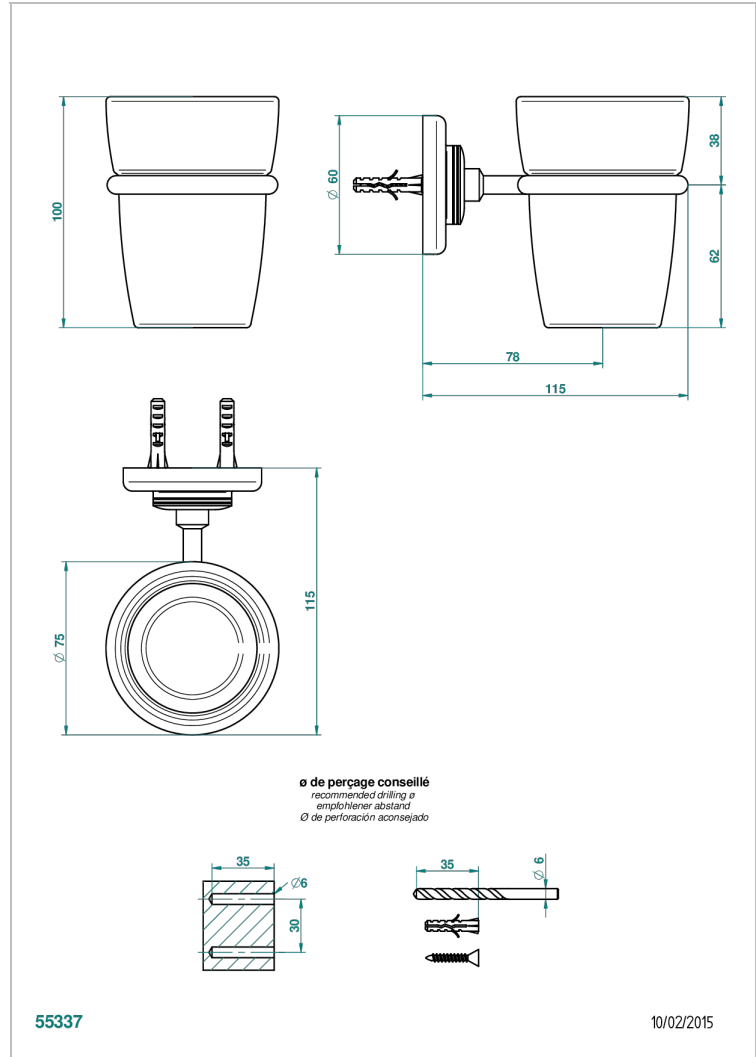

BEAUBOURG WITH LEVER

G7B-536

Wall mounted glass tumbler and holder

CHARACTERISTIC

- Beaubourg with lever
- Wall mounted glass tumbler and holder

AVAILABLE FINITIONS

Antique nickel - H28
 Black ceram - D30
 Blush PVD - H62
 Brass color PVD - H49
 Brown bronze color PVD - F33
 Gold color PVD - H52