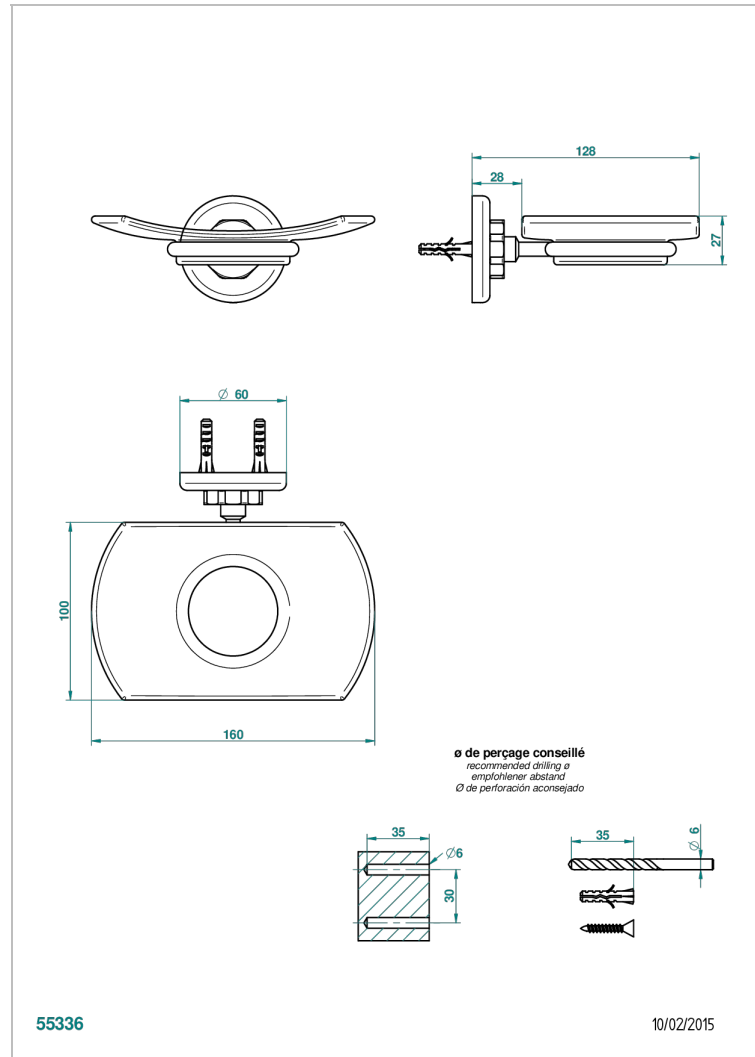

CLUB SAINT-GERMAIN WITH LEVER HANDLES

G7J-500

Glass soap dish, wall mounted

THG[®]
PARIS

CHARACTERISTIC

- Club Saint-Germain with lever handles
- Glass soap dish, wall mounted

AVAILABLE FINITIONS

Black ceram - D30
Blush PVD - H62
Brass color PVD - H49
Brown bronze color PVD - F33
Chrome polished - A02
Chrome polished / gold polished - G02