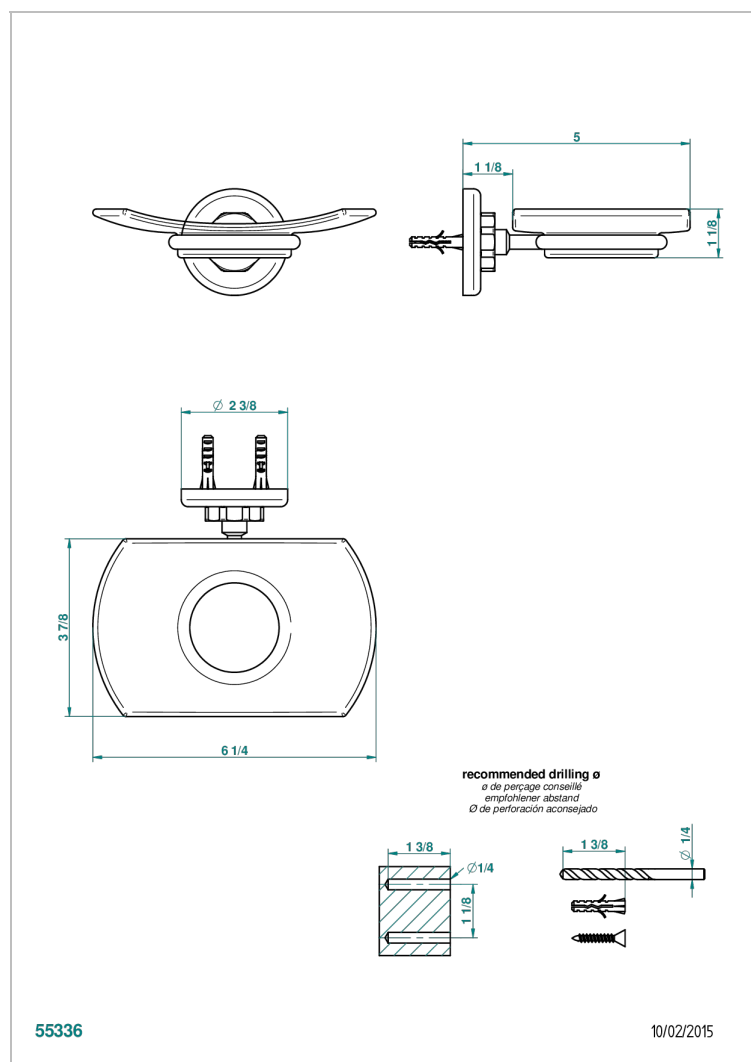

# CLUB SAINT-GERMAIN WITH LEVER HANDLES

G7J-500

Glass soap dish, wall mounted

## CHARACTERISTIC

- Club Saint-Germain with lever handles
- Glass soap dish, wall mounted