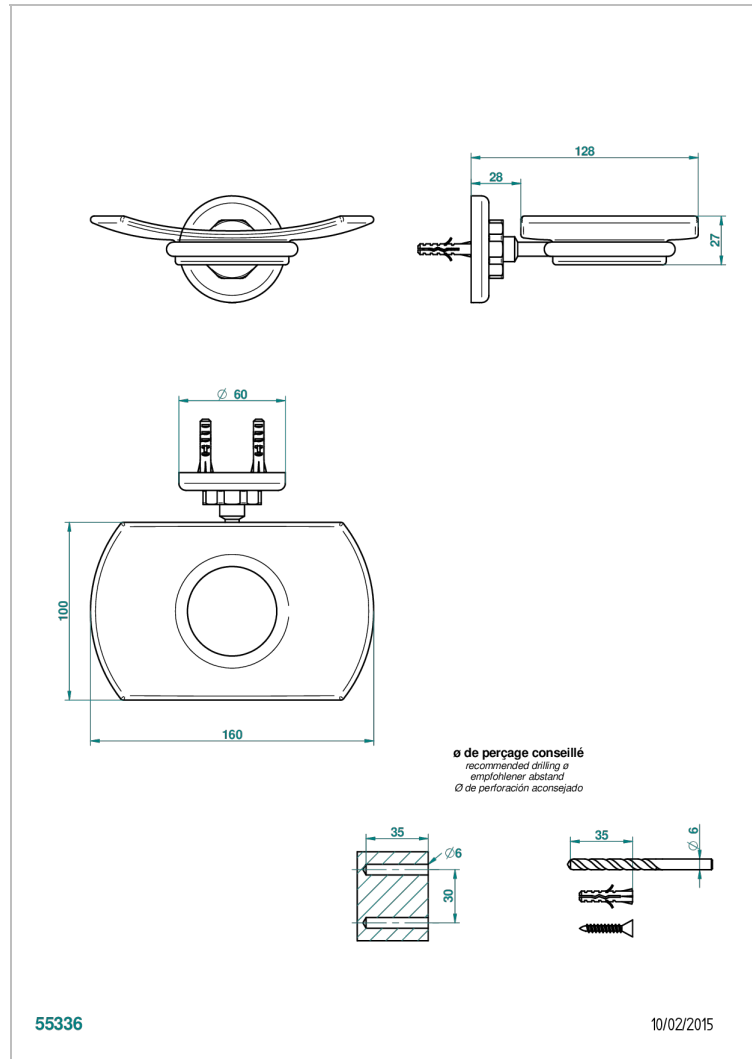

CLUB SAINT-GERMAIN WITH LEVER

G7J-500

Wall mounted glass soap dish

THG[®]
PARIS

CHARACTERISTIC

- Club Saint-Germain with lever
- Wall mounted glass soap dish

AVAILABLE FINITIONS

Antique nickel - H28
Black ceram - D30
Blush PVD - H62
Brass color PVD - H49
Brown bronze color PVD - F33
Gold color PVD - H52