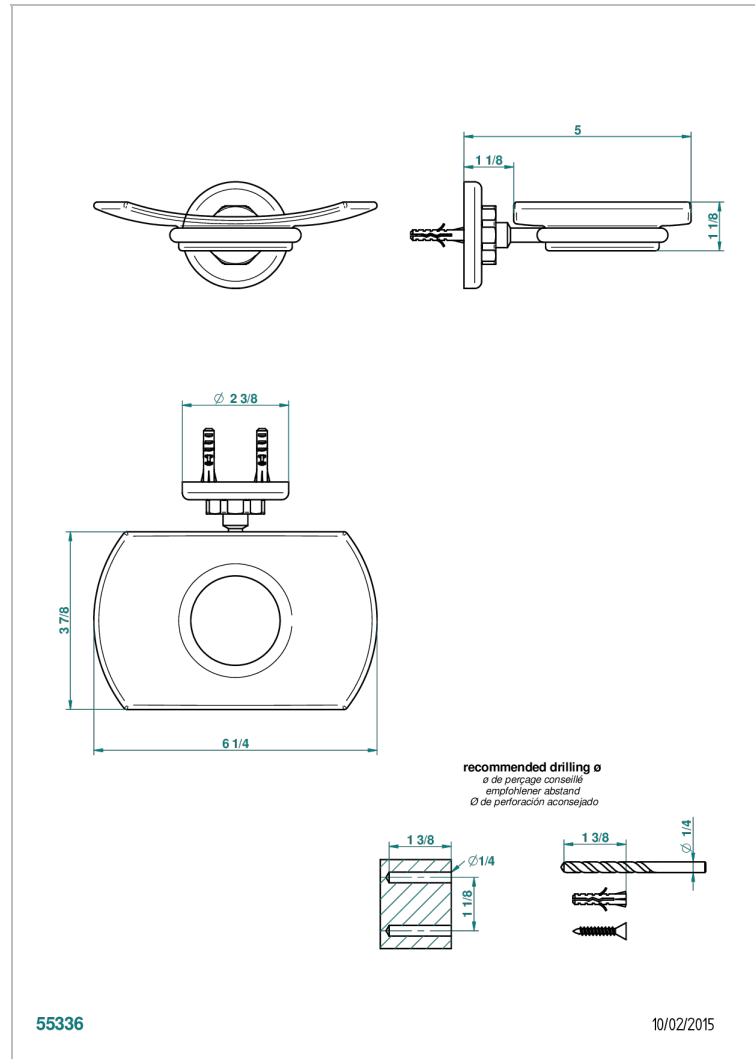

# CLUB SAINT-GERMAIN WITH LEVER

G7J-500

Wall mounted glass soap dish

THG<sup>®</sup>  
PARIS

## CHARACTERISTIC

- Club Saint-Germain with lever
- Wall mounted glass soap dish