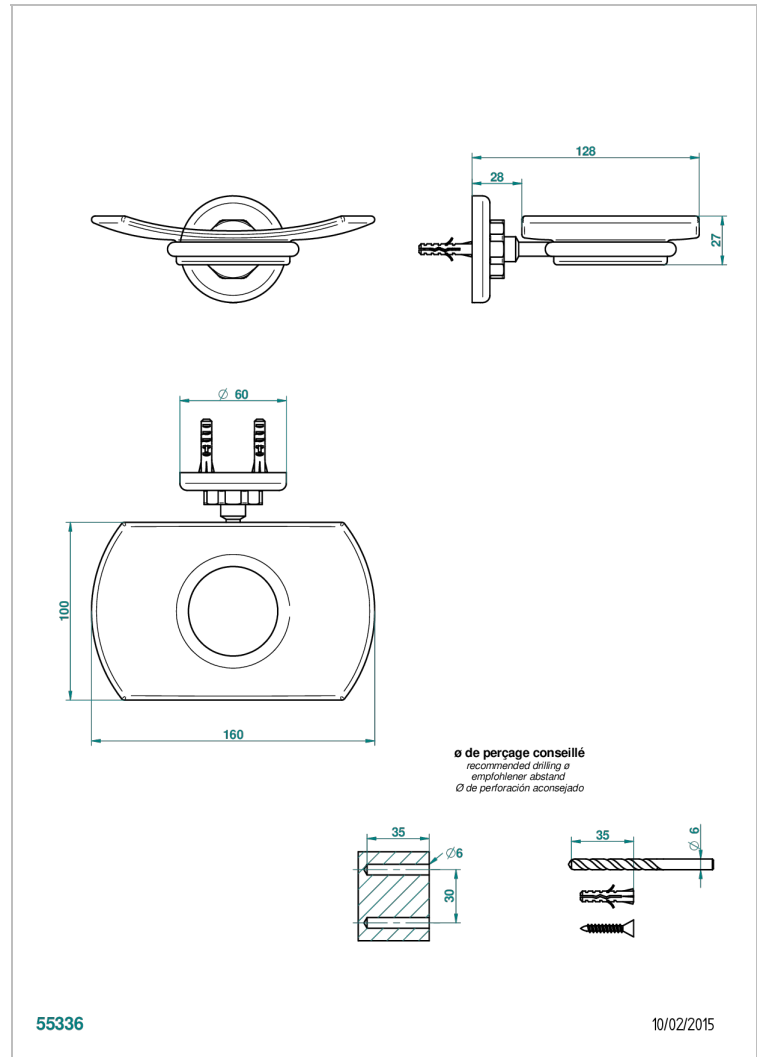

CLUB SAINT-GERMAIN WITH LEVER

G7J-500

Wall mounted glass soap dish

THG[®]
PARIS

CHARACTERISTIC

- Club Saint-Germain with lever
- Wall mounted glass soap dish

AVAILABLE FINITIONS

Antique nickel - H28
Black ceram - D30
Blush PVD - H62
Brass color PVD - H49
Brown bronze color PVD - F33
Gold color PVD - H52