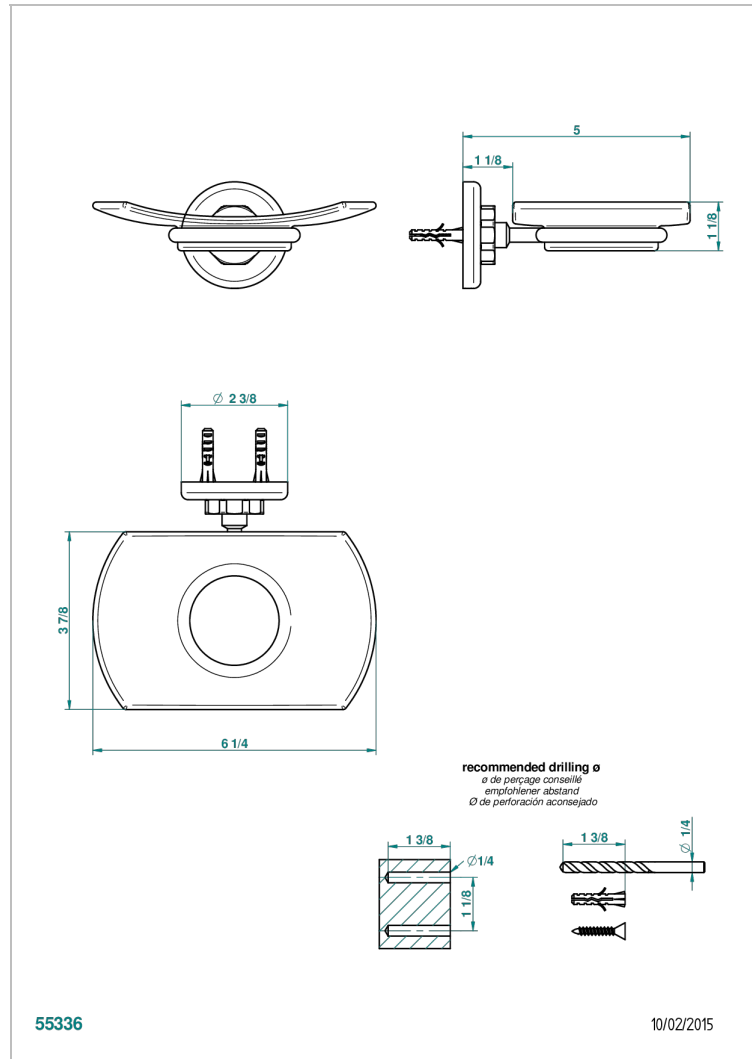

CLUB SAINT-GERMAIN WITH LEVER

G7J-500

Wall mounted glass soap dish

CHARACTERISTIC

- Club Saint-Germain with lever
- Wall mounted glass soap dish

AVAILABLE FINITIONS

Antique nickel - H28
 Black ceram - D30
 Blush PVD - H62
 Brass color PVD - H49
 Brown bronze color PVD - F33
 Gold color PVD - H52