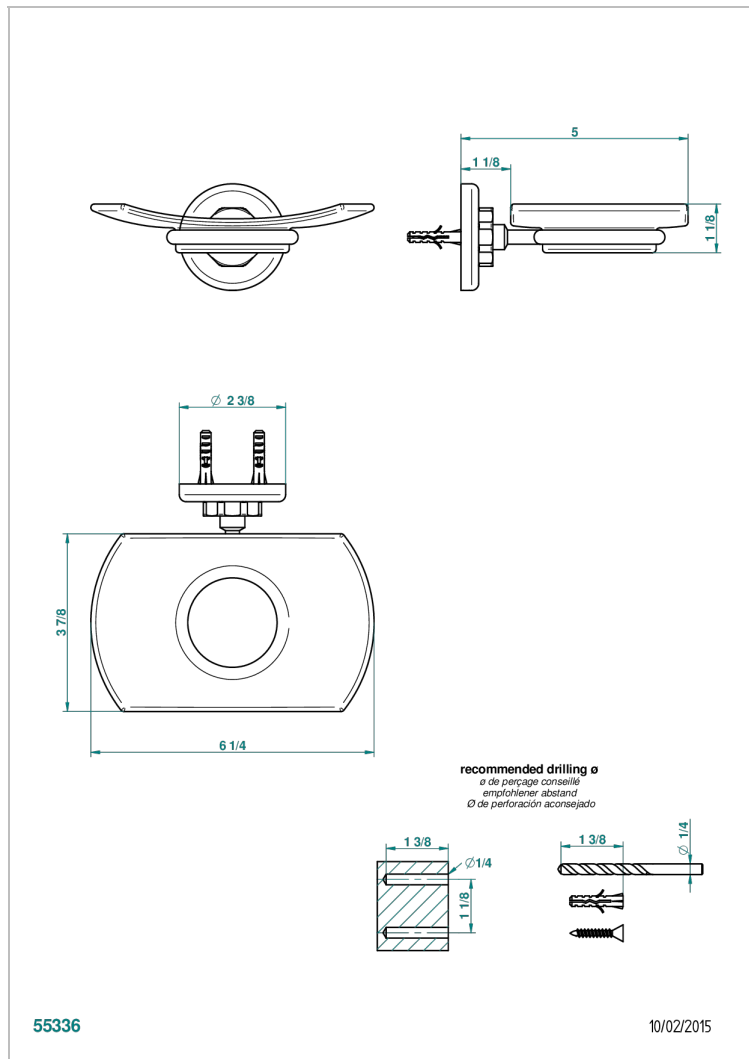

CLUB SAINT-GERMAIN WITH LEVER

G7J-500

壁挂式肥皂架，带玻璃肥皂碟

THG[®]
PARIS

特色

- Club Saint-Germain with lever
- 壁挂式肥皂架，带玻璃肥皂碟

可选饰面

Black ceram - D30
 Blush PVD - H62
 Graphite PVD - H64
 Matt Umber PVD - H67
 Matt blush PVD - H60
 Matt graphite PVD - H65