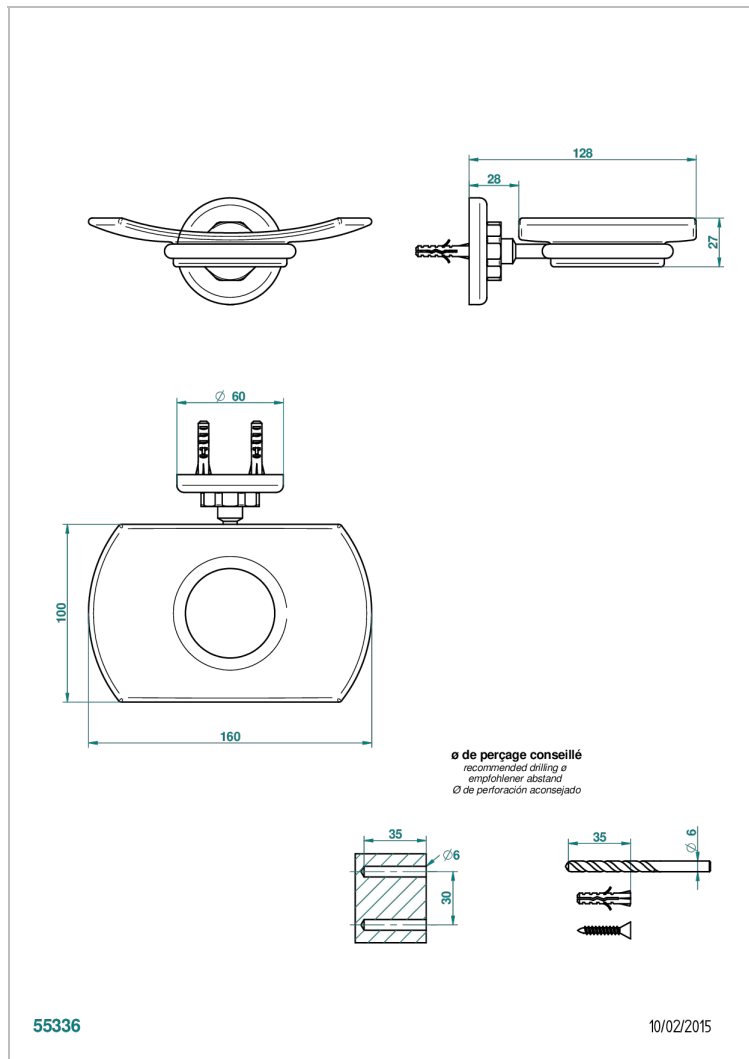

# CLUB SAINT-GERMAIN

G7H-500

Glass soap dish, wall mounted

THG<sup>®</sup>  
PARIS

## CHARACTERISTIC

- Club Saint-Germain
- Glass soap dish, wall mounted