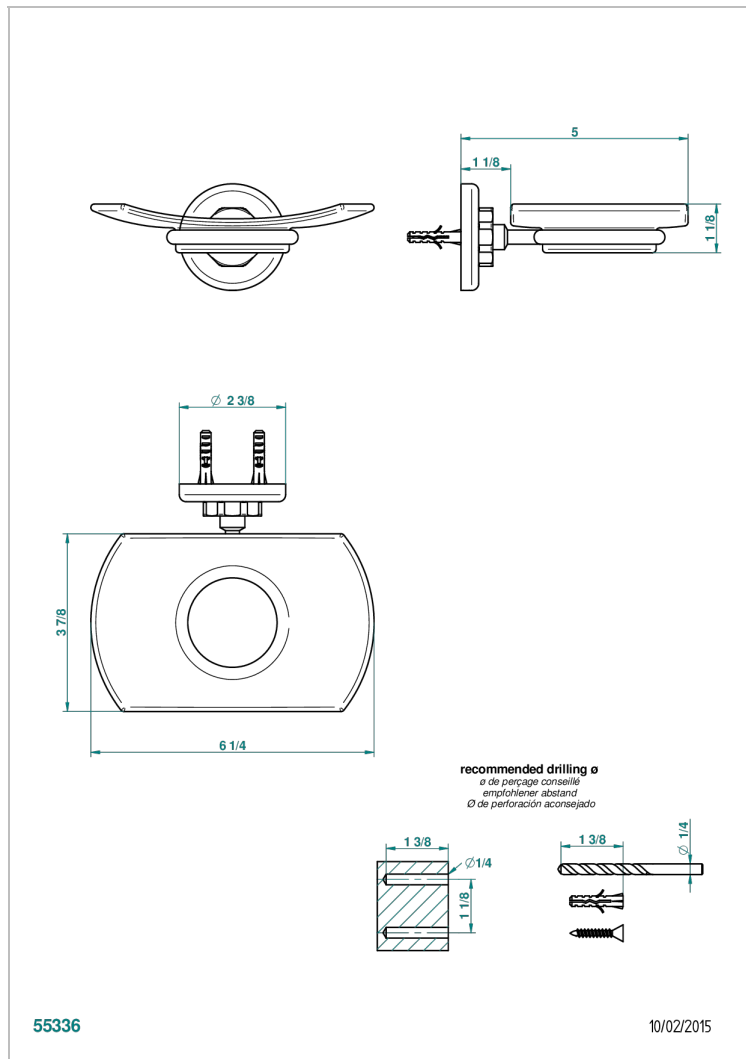

G7H-500

Wall mounted glass soap dish

## CHARACTERISTIC

- Club Saint-Germain
- Wall mounted glass soap dish