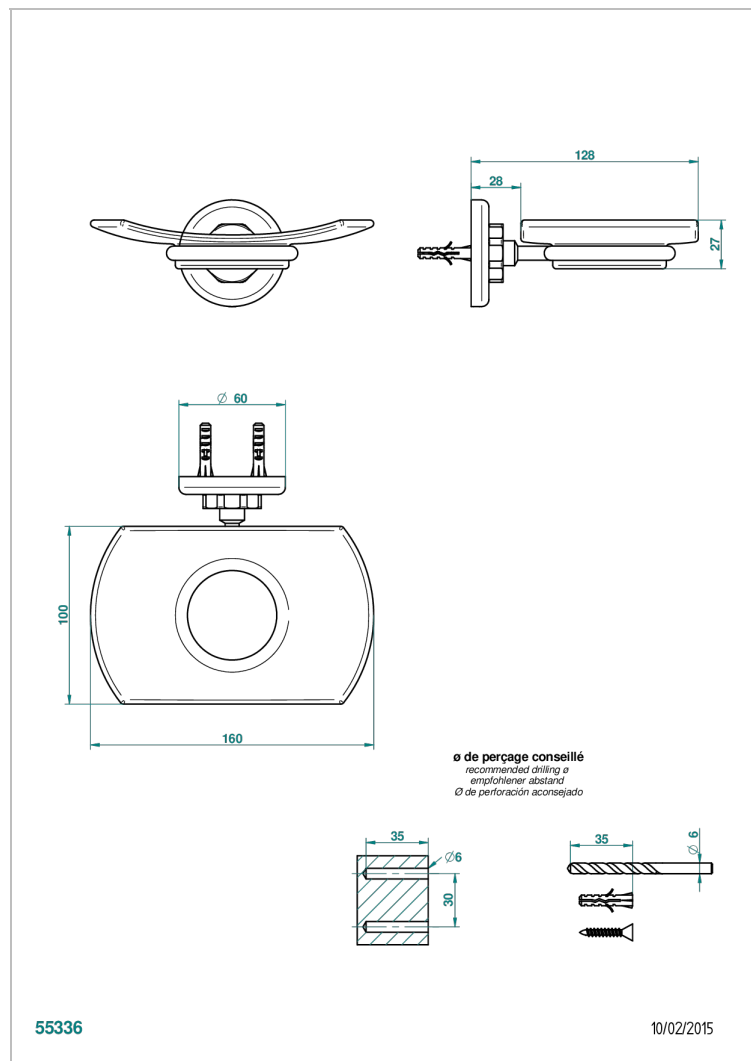

# SAINT-GERMAIN WITH LEVER HANDLES

G7D-500

Glass soap dish, wall mounted

## CHARACTERISTIC

- Saint-germain with lever handles
- Glass soap dish, wall mounted