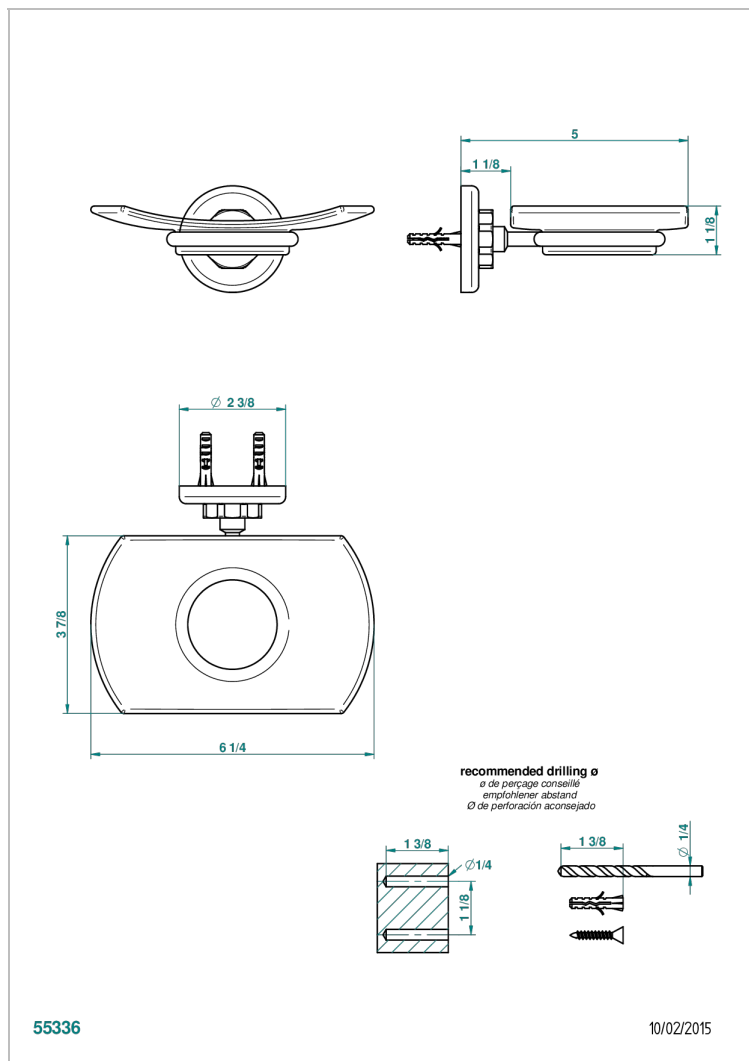

SAINT-GERMAIN WITH LEVER HANDLES

G7D-500

Glass soap dish, wall mounted

CHARACTERISTIC

- Saint-germain with lever handles
- Glass soap dish, wall mounted

AVAILABLE FINITIONS

Black ceram - D30
 Blush PVD - H62
 Brass color PVD - H49
 Brown bronze color PVD - F33
 Chrome polished - A02
 Chrome polished / gold polished - G02