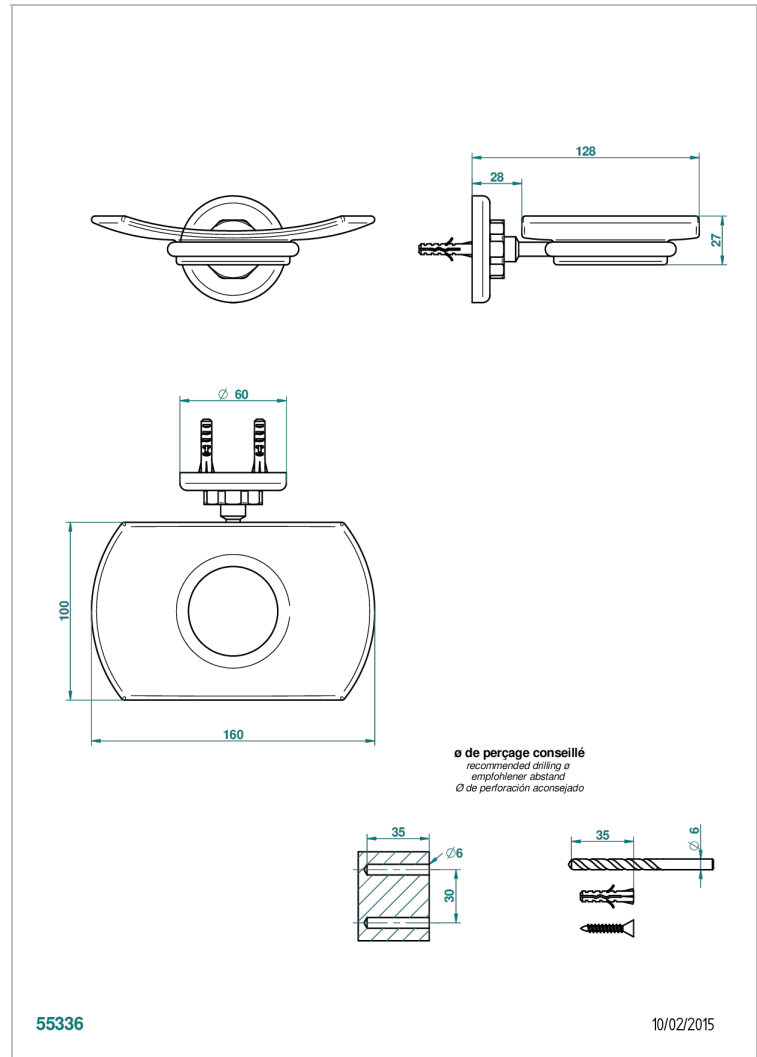

SAINT-GERMAIN WITH LEVER

G7D-500

Wall mounted glass soap dish

THG[®]
PARIS

CHARACTERISTIC

- Saint-germain with lever
- Wall mounted glass soap dish

AVAILABLE FINITIONS

Antique nickel - H28
Black ceram - D30
Blush PVD - H62
Brass color PVD - H49
Brown bronze color PVD - F33
Gold color PVD - H52