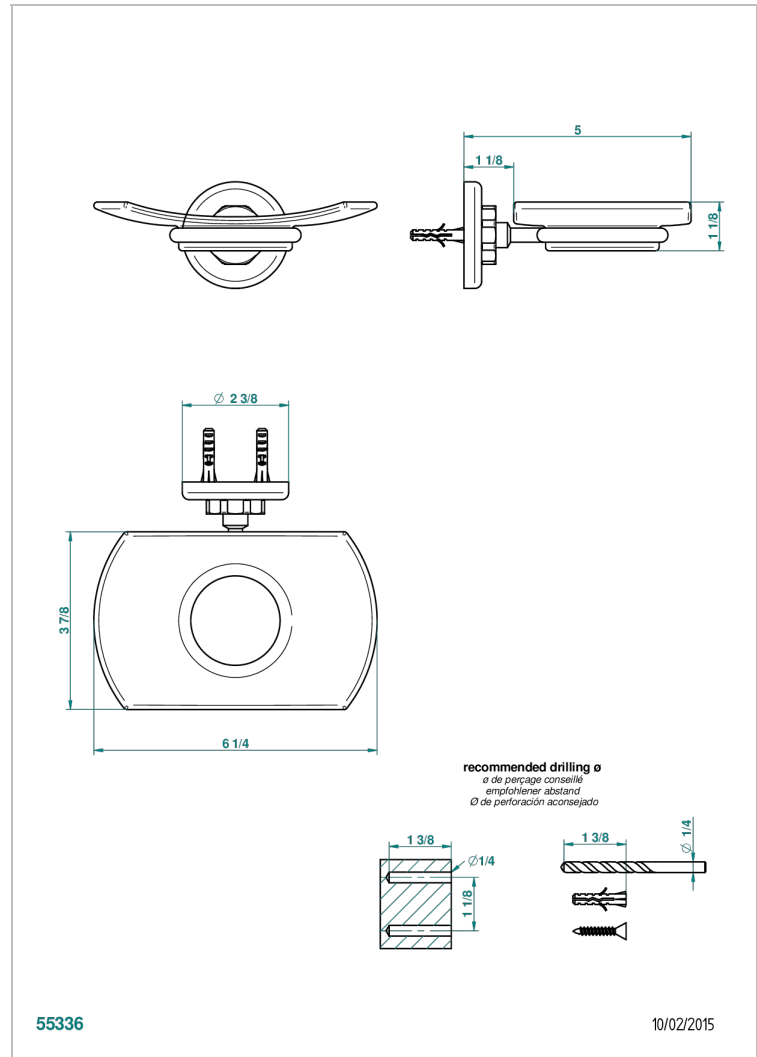

SAINT-GERMAIN WITH LEVER

G7D-500

Wall mounted glass soap dish

THG[®]
PARIS

CHARACTERISTIC

- Saint-germain with lever
- Wall mounted glass soap dish

AVAILABLE FINITIONS

Antique nickel - H28
Black ceram - D30
Blush PVD - H62
Brass color PVD - H49
Brown bronze color PVD - F33
Gold color PVD - H52