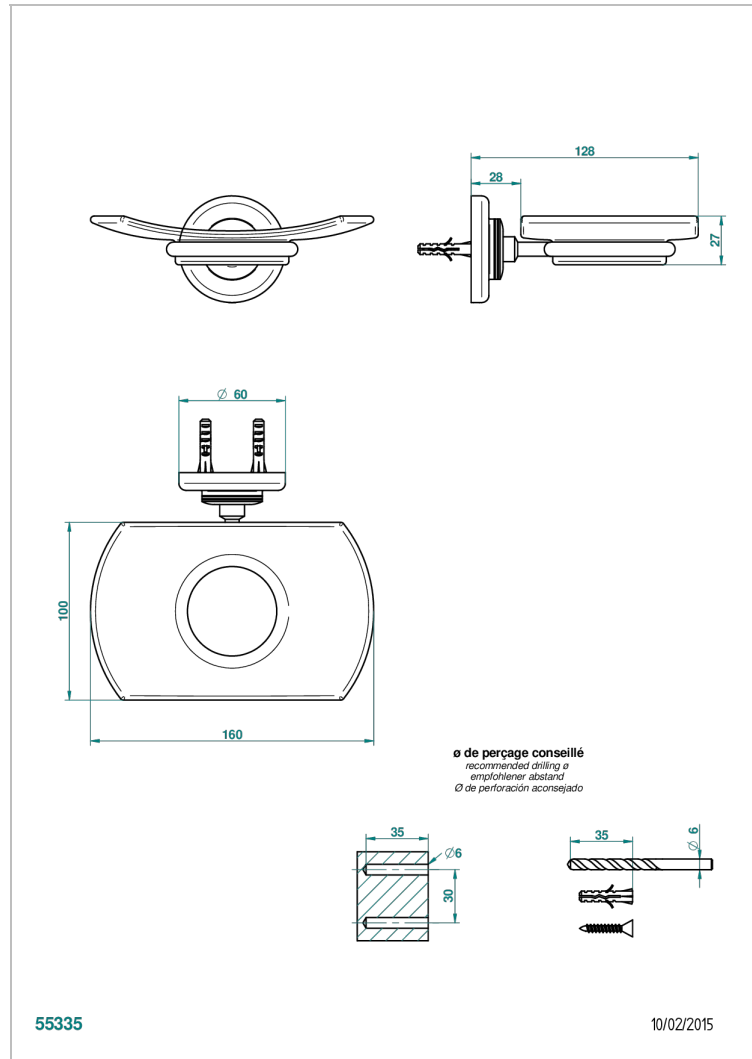

BEAUBOURG WITH LEVER HANDLES

G7B-500

Glass soap dish, wall mounted

THG[®]
PARIS

CHARACTERISTIC

- Beaubourg with lever handles
- Glass soap dish, wall mounted

AVAILABLE FINITIONS

Black ceram - D30
Blush PVD - H62
Brass color PVD - H49
Brown bronze color PVD - F33
Chrome polished - A02
Chrome polished / gold polished - G02