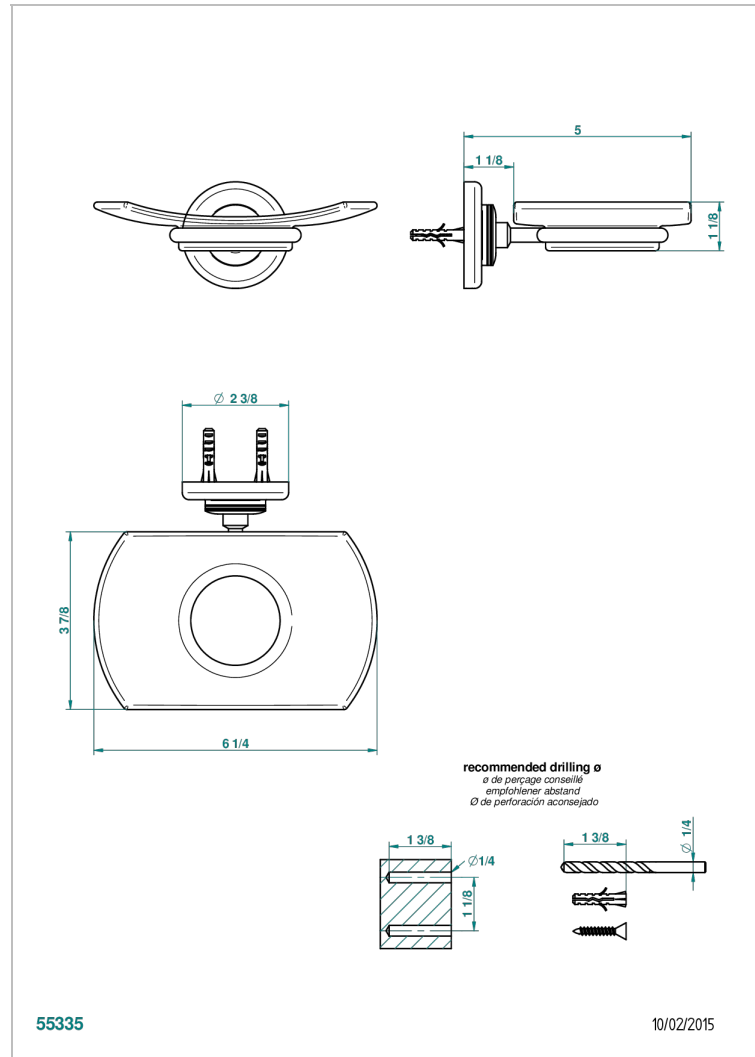

BEAUBOURG WITH LEVER HANDLES

G7B-500

Glass soap dish, wall mounted

THG[®]
PARIS

CHARACTERISTIC

- Beaubourg with lever handles
- Glass soap dish, wall mounted

AVAILABLE FINITIONS

Black ceram - D30
Blush PVD - H62
Brass color PVD - H49
Brown bronze color PVD - F33
Chrome polished - A02
Chrome polished / gold polished - G02