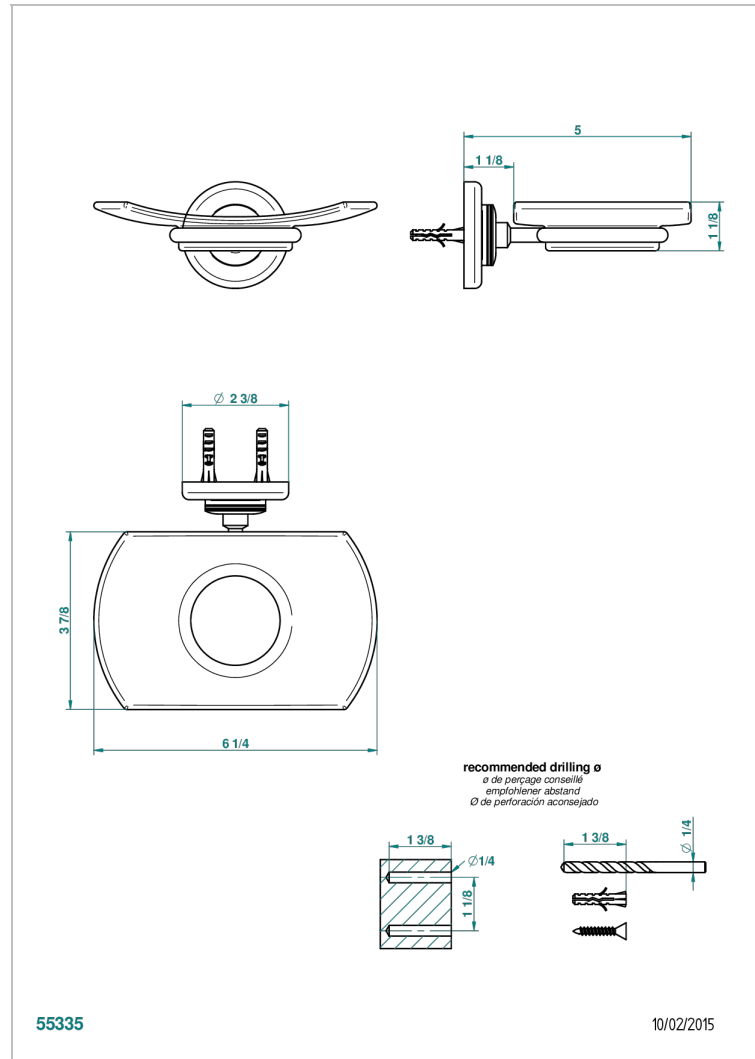

BEAUBOURG WITH LEVER

G7B-500

Wall mounted glass soap dish

THG[®]
PARIS

CHARACTERISTIC

- Beaubourg with lever
- Wall mounted glass soap dish

AVAILABLE FINITIONS

Antique nickel - H28
Black ceram - D30
Blush PVD - H62
Brass color PVD - H49
Brown bronze color PVD - F33
Gold color PVD - H52