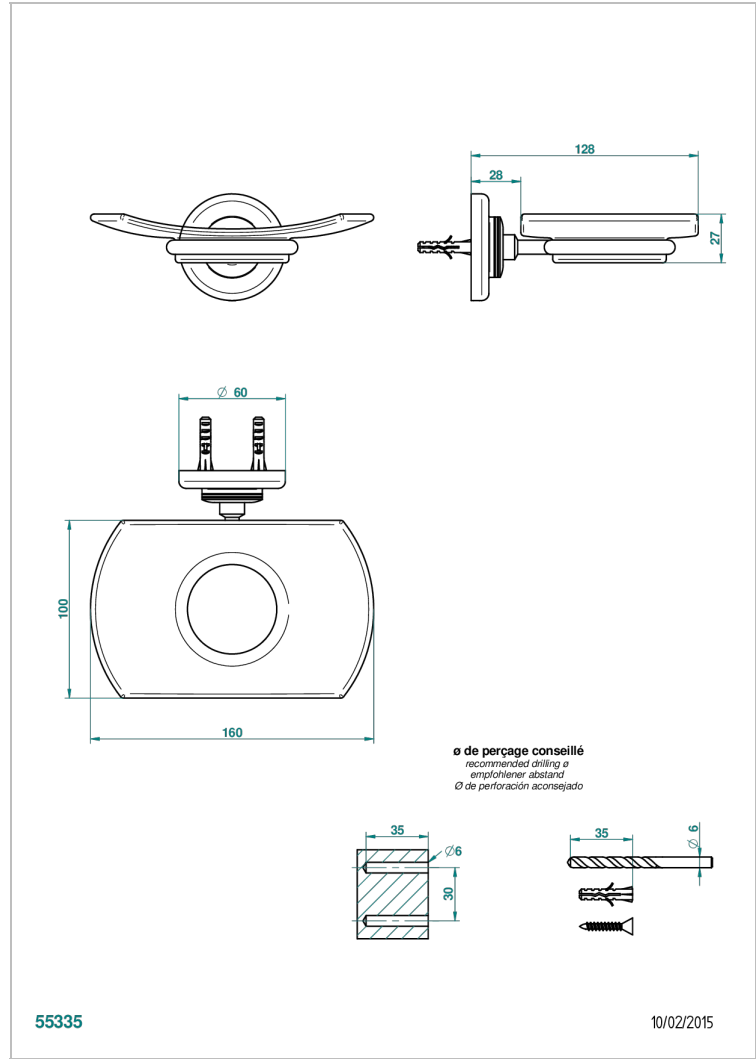

# BEAUBOURG WITH LEVER

G7B-500

Wall mounted glass soap dish

THG<sup>®</sup>  
PARIS

## CHARACTERISTIC

- Beaubourg with lever
- Wall mounted glass soap dish