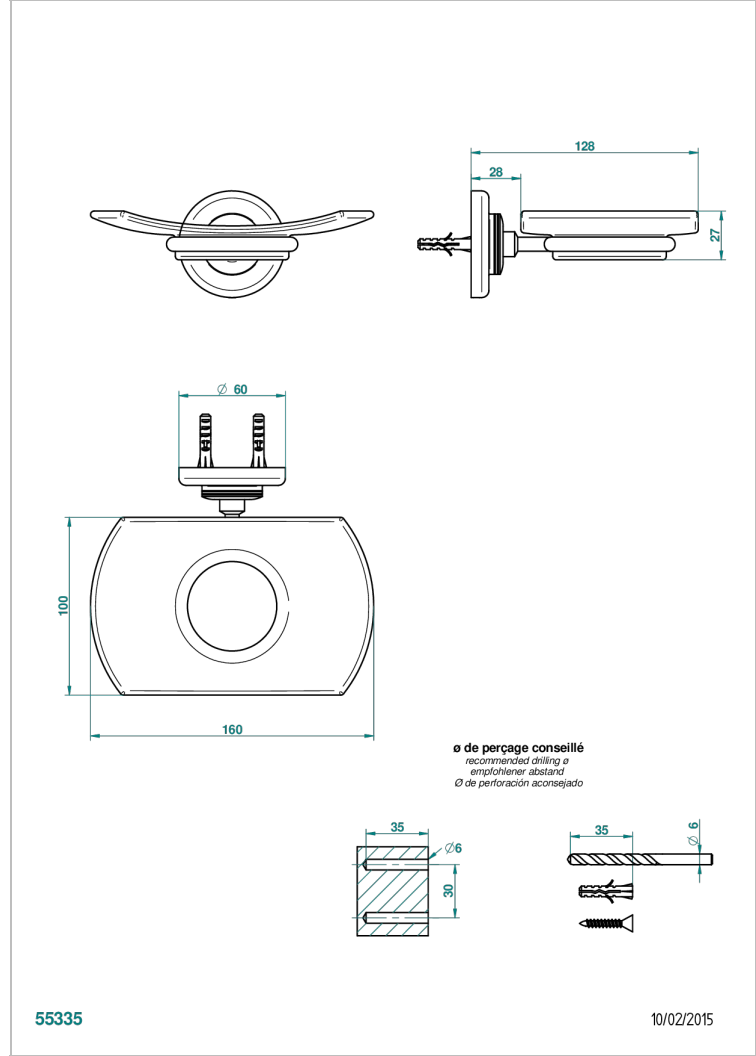

BEAUBOURG WITH LEVER

G7B-500

Wall mounted glass soap dish

THG[®]
PARIS

CHARACTERISTIC

- Beaubourg with lever
- Wall mounted glass soap dish

AVAILABLE FINITIONS

Antique nickel - H28
Black ceram - D30
Blush PVD - H62
Brass color PVD - H49
Brown bronze color PVD - F33
Gold color PVD - H52