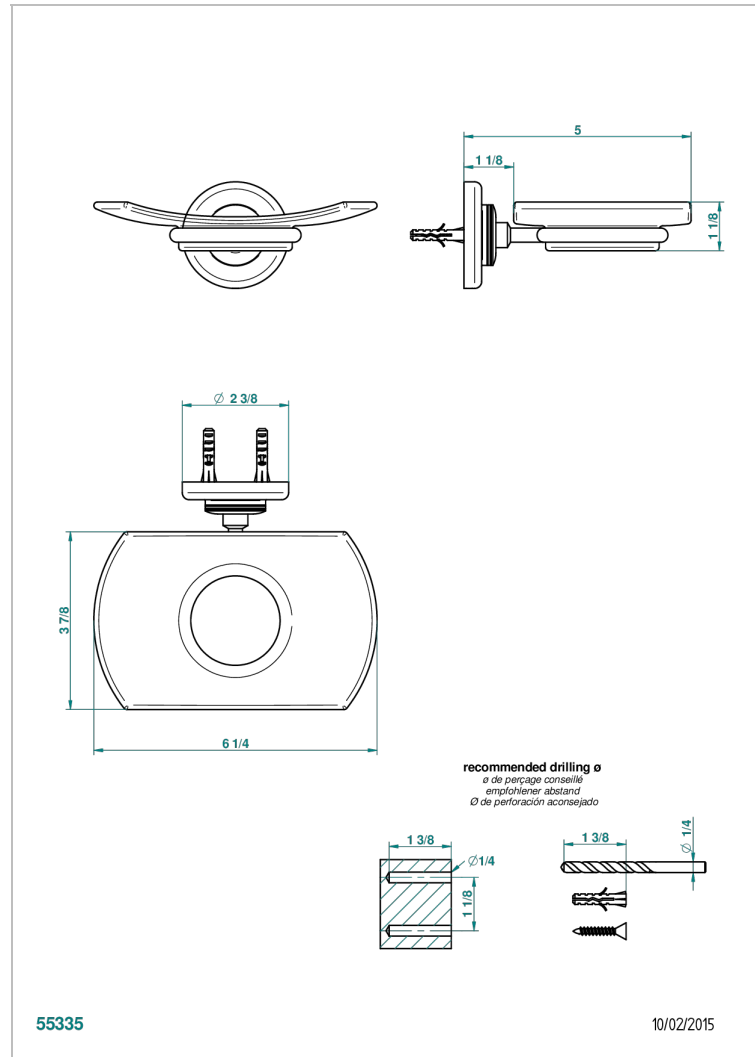

BEAUBOURG WITH LEVER

G7B-500

Wall mounted glass soap dish

THG[®]
PARIS

CHARACTERISTIC

- Beaubourg with lever
- Wall mounted glass soap dish

AVAILABLE FINITIONS

Antique nickel - H28
Black ceram - D30
Blush PVD - H62
Brass color PVD - H49
Brown bronze color PVD - F33
Gold color PVD - H52