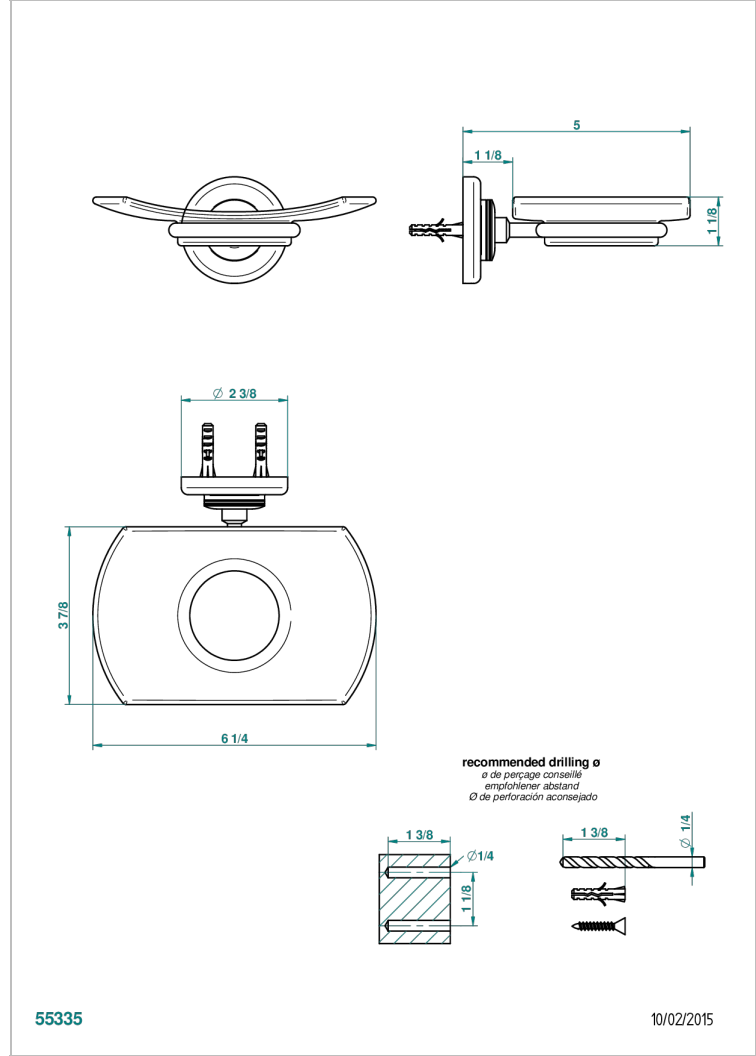

BEAUBOURG WITH LEVER

G7B-500

壁挂式肥皂架，带玻璃肥皂碟

THG[®]
PARIS

特色

- Beaubourg with lever
- 壁挂式肥皂架，带玻璃肥皂碟

可选饰面

Black ceram - D30
Blush PVD - H62
Graphite PVD - H64
Matt Umber PVD - H67
Matt blush PVD - H60
Matt graphite PVD - H65