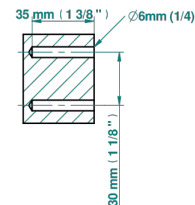

SAINT-GERMAIN WITH LEVER HANDLES

G7D-504N

Towel ring

55323

15/01/2021

CHARACTERISTIC

- Saint-germain with lever handles
- Towel ring

AVAILABLE FINITIONS

Black ceram - D30
Blush PVD - H62
Brass color PVD - H49
Brown bronze color PVD - F33
Chrome polished - A02
Chrome polished / gold polished - G02

Gold color PVD - H52
Gold mat - F07
Gold polished - F01
Graphite PVD - H64
Light coated bronze - D01
Matt Umber PVD - H67

Matt blush PVD - H60
Matt brass color PVD - H50
Matt brown bronze color PVD - F34
Matt chrome (American satin) - C02
Matt gold color PVD - H53
Matt graphite PVD - H65

Matt nickel (American satin) - C01
Matt nickel color PVD - H56
Natural smoked Brass - A13
Nickel antique / Sovereign - H28
Nickel color PVD - H55
Nickel polished - B01

Soft gold - F30
Soft matt gold - F31
Umber PVD - H66