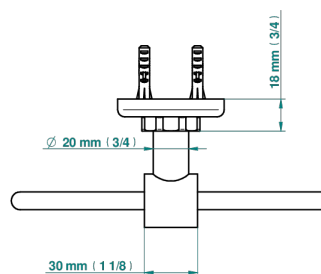

SAINT-GERMAIN WITH LEVER HANDLES

G7D-504N

Towel ring

55323

15/01/2021

CHARACTERISTIC

- Saint-germain with lever handles
- Towel ring

AVAILABLE FINITIONS

Black ceram - D30
Blush PVD - H62
Brass color PVD - H49
Brown bronze color PVD - F33
Chrome polished - A02
Chrome polished / gold polished - G02

Gold color PVD - H52
Gold mat - F07
Gold polished - F01
Graphite PVD - H64
Light coated bronze - D01
Matt Umber PVD - H67

Matt blush PVD - H60
Matt brass color PVD - H50
Matt brown bronze color PVD - F34
Matt chrome (American satin) - C02
Matt gold color PVD - H53
Matt graphite PVD - H65

Matt nickel (American satin) - C01
Matt nickel color PVD - H56
Natural smoked Brass - A13
Nickel antique / Sovereign - H28
Nickel color PVD - H55
Nickel polished - B01

Soft gold - F30
Soft matt gold - F31
Umber PVD - H66