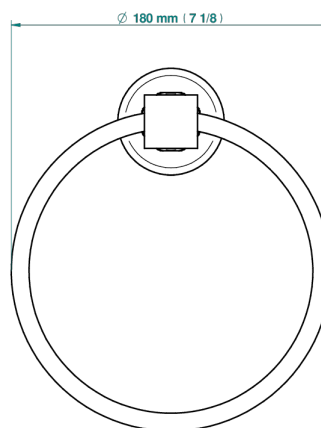

SAINT-GERMAIN WITH LEVER HANDLES

G7D-504N

Towel ring

55323

15/01/2021

CHARACTERISTIC

- Saint-germain with lever handles
- Towel ring

AVAILABLE FINITIONS

Black ceram - D30
Blush PVD - H62
Brass color PVD - H49
Brown bronze color PVD - F33
Chrome polished - A02
Chrome polished / gold polished - G02

Gold color PVD - H52
Gold mat - F07
Gold polished - F01
Graphite PVD - H64
Light coated bronze - D01
Matt Umber PVD - H67

Matt blush PVD - H60
Matt brass color PVD - H50
Matt brown bronze color PVD - F34
Matt chrome (American satin) - C02
Matt gold color PVD - H53
Matt graphite PVD - H65

Matt nickel (American satin) - C01
Matt nickel color PVD - H56
Natural smoked Brass - A13
Nickel antique / Sovereign - H28
Nickel color PVD - H55
Nickel polished - B01

Soft gold - F30
Soft matt gold - F31
Umber PVD - H66