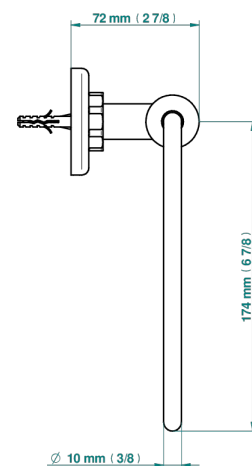

SAINT-GERMAIN WITH LEVER HANDLES

G7D-504N

Towel ring

55323

15/01/2021

CHARACTERISTIC

- Saint-germain with lever handles
- Towel ring

AVAILABLE FINITIONS

Black ceram - D30
Blush PVD - H62
Brass color PVD - H49
Brown bronze color PVD - F33
Chrome polished - A02
Chrome polished / gold polished - G02

Gold color PVD - H52
Gold mat - F07
Gold polished - F01
Graphite PVD - H64
Light coated bronze - D01
Matt Umber PVD - H67

Matt blush PVD - H60
Matt brass color PVD - H50
Matt brown bronze color PVD - F34
Matt chrome (American satin) - C02
Matt gold color PVD - H53
Matt graphite PVD - H65

Matt nickel (American satin) - C01
Matt nickel color PVD - H56
Natural smoked Brass - A13
Nickel antique / Sovereign - H28
Nickel color PVD - H55
Nickel polished - B01

Soft gold - F30
Soft matt gold - F31
Umber PVD - H66