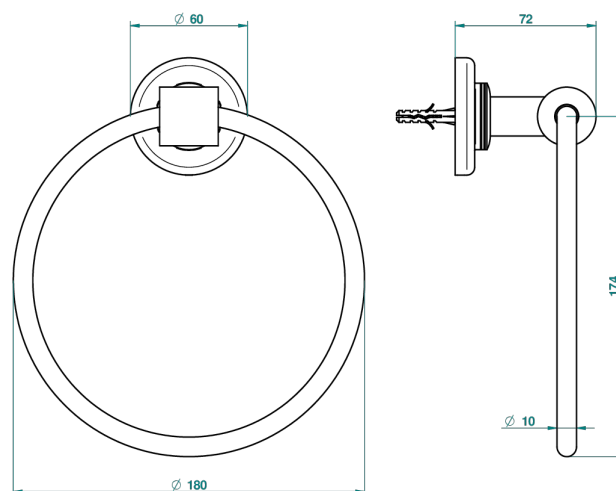

BEAUBOURG WITH LEVER HANDLES

G7B-504N

Towel ring

55322

11/02/2015

CHARACTERISTIC

- Beaubourg with lever handles
- Towel ring

AVAILABLE FINITIONS

Black ceram - D30
Blush PVD - H62
Brass color PVD - H49
Brown bronze color PVD - F33
Chrome polished - A02
Chrome polished / gold polished - G02

Gold color PVD - H52
Gold mat - F07
Gold polished - F01
Graphite PVD - H64
Light coated bronze - D01
Matt Umber PVD - H67

Matt blush PVD - H60
Matt brass color PVD - H50
Matt brown bronze color PVD - F34
Matt chrome (American satin) - C02
Matt gold color PVD - H53
Matt graphite PVD - H65

Matt nickel (American satin) - C01
Matt nickel color PVD - H56
Natural smoked Brass - A13
Nickel antique / Sovereign - H28
Nickel color PVD - H55
Nickel polished - B01

Soft gold - F30
Soft matt gold - F31
Umber PVD - H66