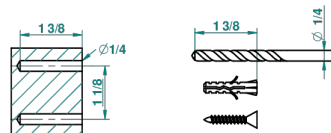

BEAUBOURG WITH LEVER HANDLES

G7B-504N

Towel ring

55322

11/02/2015

CHARACTERISTIC

- Beaubourg with lever handles
- Towel ring

AVAILABLE FINITIONS

Black ceram - D30
Blush PVD - H62
Brass color PVD - H49
Brown bronze color PVD - F33
Chrome polished - A02
Chrome polished / gold polished - G02

Gold color PVD - H52
Gold mat - F07
Gold polished - F01
Graphite PVD - H64
Light coated bronze - D01
Matt Umber PVD - H67

Matt blush PVD - H60
Matt brass color PVD - H50
Matt brown bronze color PVD - F34
Matt chrome (American satin) - C02
Matt gold color PVD - H53
Matt graphite PVD - H65

Matt nickel (American satin) - C01
Matt nickel color PVD - H56
Natural smoked Brass - A13
Nickel antique / Sovereign - H28
Nickel color PVD - H55
Nickel polished - B01

Soft gold - F30
Soft matt gold - F31
Umber PVD - H66