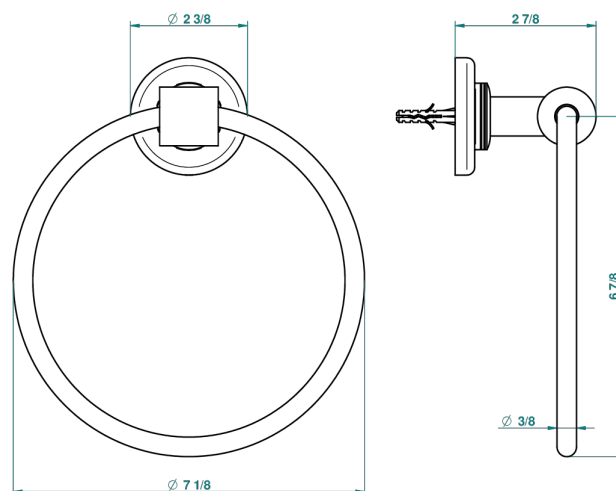

BEAUBOURG WITH LEVER HANDLES

G7B-504N

Towel ring

55322

11/02/2015

CHARACTERISTIC

- Beaubourg with lever handles
- Towel ring

AVAILABLE FINITIONS

Black ceram - D30
Blush PVD - H62
Brass color PVD - H49
Brown bronze color PVD - F33
Chrome polished - A02
Chrome polished / gold polished - G02

Gold color PVD - H52
Gold mat - F07
Gold polished - F01
Graphite PVD - H64
Light coated bronze - D01
Matt Umber PVD - H67

Matt blush PVD - H60
Matt brass color PVD - H50
Matt brown bronze color PVD - F34
Matt chrome (American satin) - C02
Matt gold color PVD - H53
Matt graphite PVD - H65

Matt nickel (American satin) - C01
Matt nickel color PVD - H56
Natural smoked Brass - A13
Nickel antique / Sovereign - H28
Nickel color PVD - H55
Nickel polished - B01

Soft gold - F30
Soft matt gold - F31
Umber PVD - H66