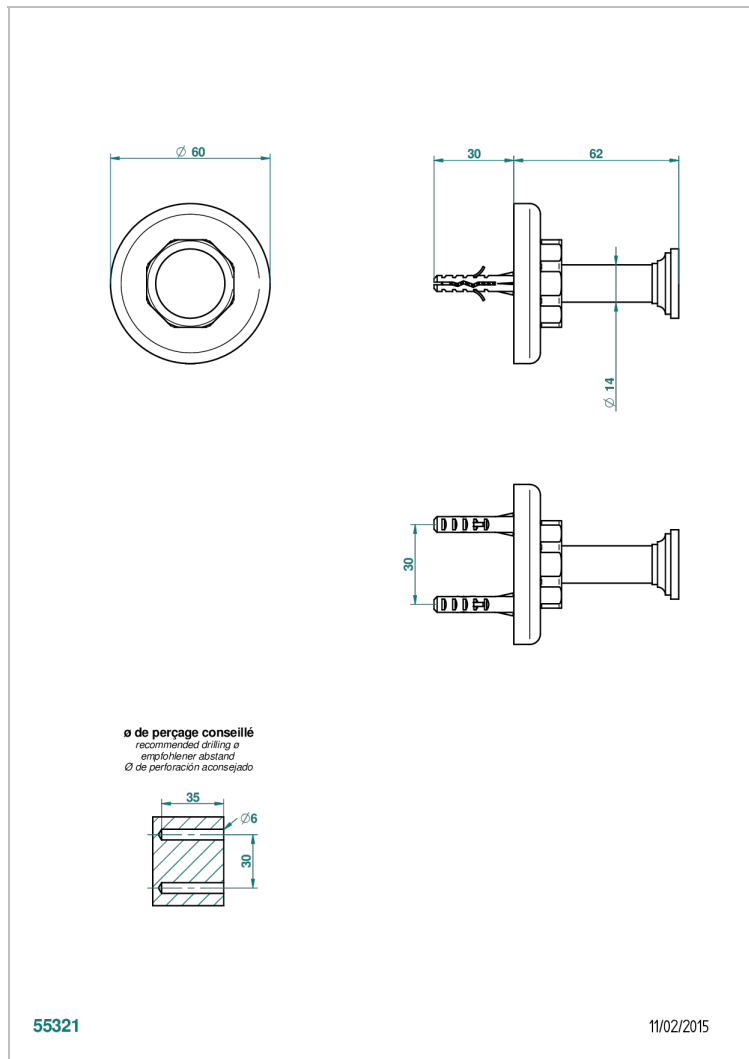

CLUB SAINT-GERMAIN WITH LEVER HANDLES

G7J-517

Robe hook

CHARACTERISTIC

- Club Saint-Germain with lever handles
- Robe hook

AVAILABLE FINITIONS

Black ceram - D30
Blush PVD - H62
Brass color PVD - H49
Brown bronze color PVD - F33
Chrome polished - A02
Chrome polished / gold polished - G02