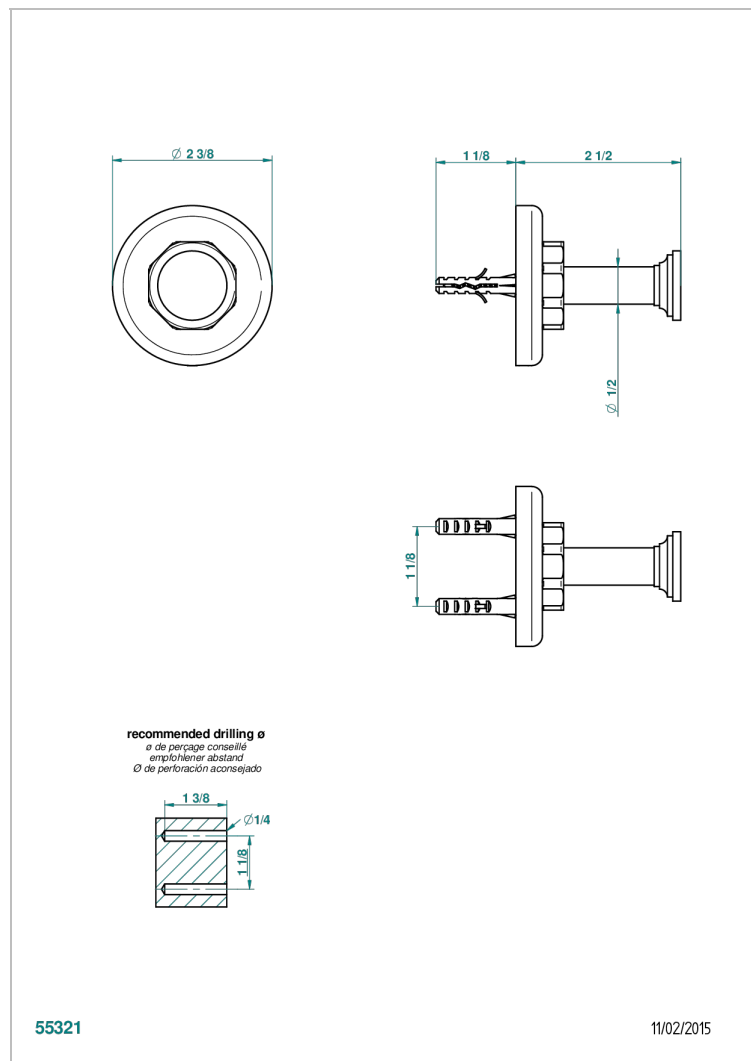

CLUB SAINT-GERMAIN WITH LEVER HANDLES

G7J-517

Robe hook

CHARACTERISTIC

- Club Saint-Germain with lever handles
- Robe hook

AVAILABLE FINITIONS

Black ceram - D30
Blush PVD - H62
Brass color PVD - H49
Brown bronze color PVD - F33
Chrome polished - A02
Chrome polished / gold polished - G02