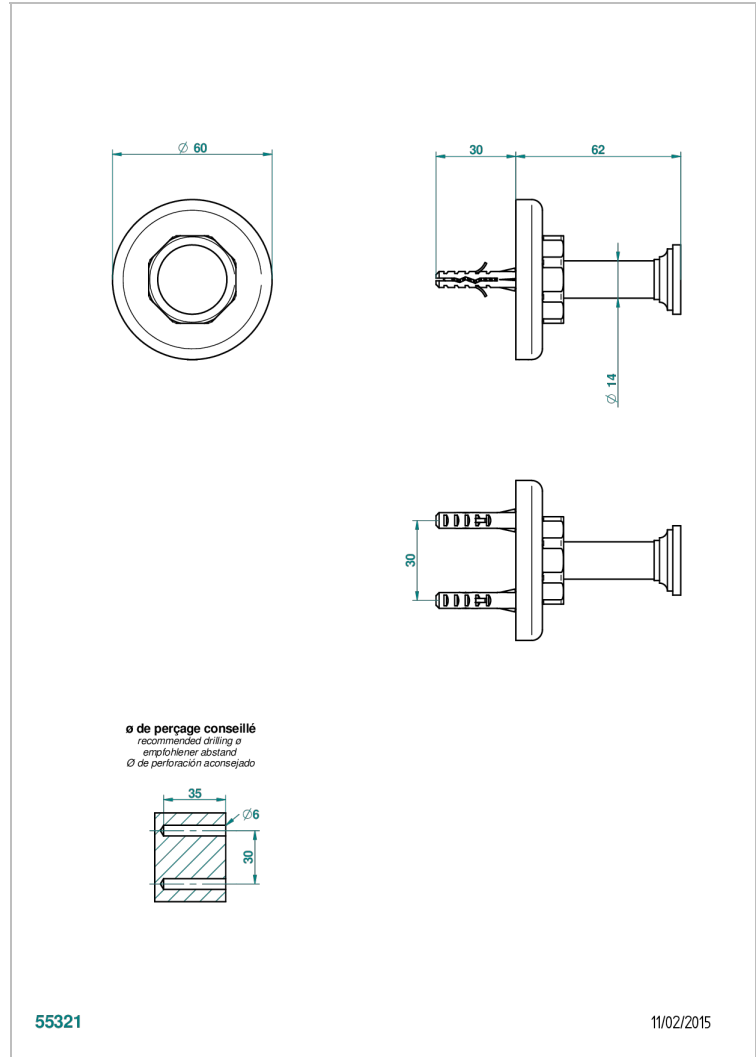

# CLUB SAINT-GERMAIN WITH LEVER

G7J-517

Single robe hook

THG<sup>®</sup>  
PARIS

## CHARACTERISTIC

- Club Saint-Germain with lever
- Single robe hook