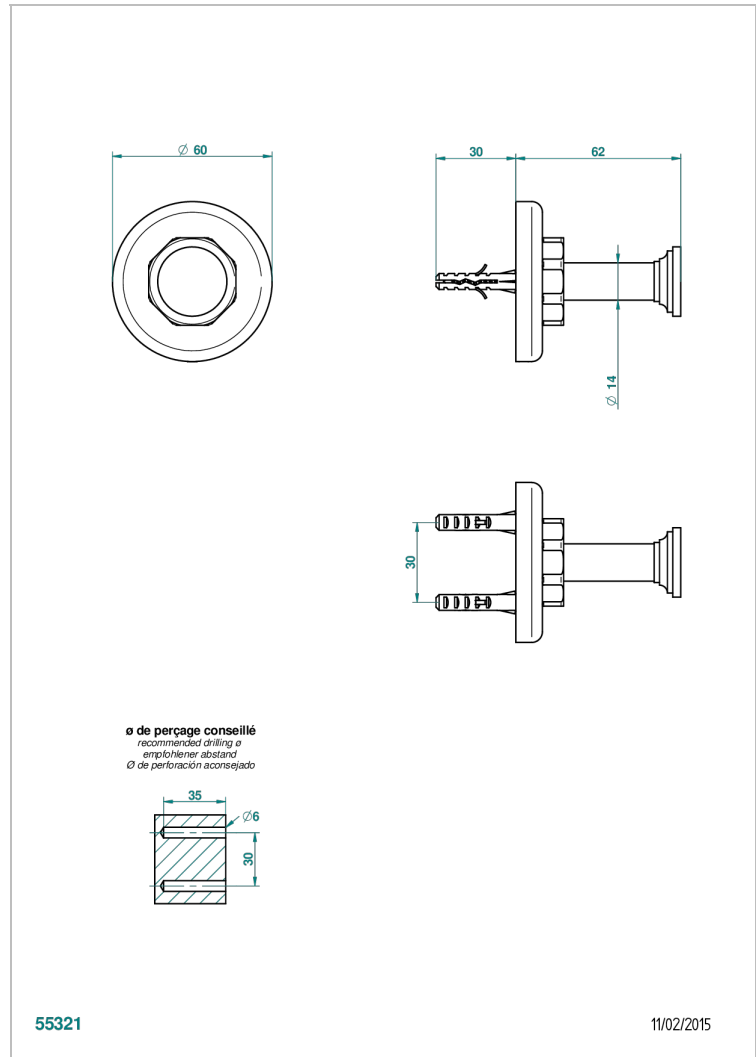

CLUB SAINT-GERMAIN WITH LEVER

G7J-517

Single robe hook

THG[®]
PARIS

CHARACTERISTIC

- Club Saint-Germain with lever
- Single robe hook

AVAILABLE FINITIONS

Antique nickel - H28
Black ceram - D30
Blush PVD - H62
Brass color PVD - H49
Brown bronze color PVD - F33
Gold color PVD - H52