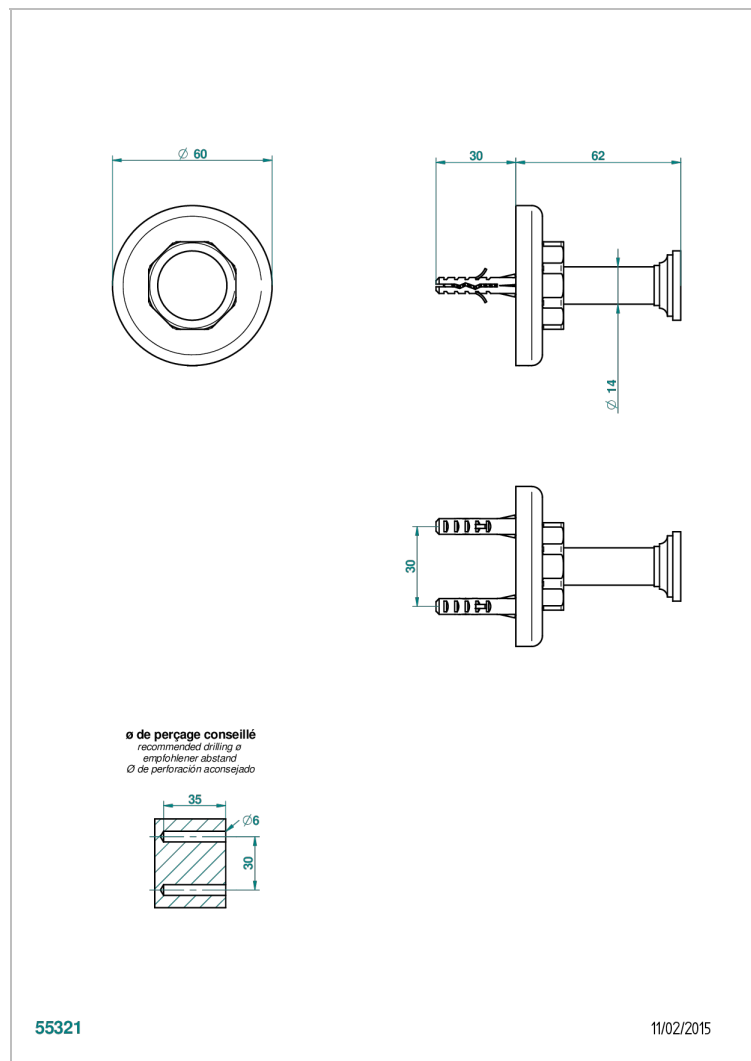

SAINT-GERMAIN WITH LEVER HANDLES

G7D-517

Robe hook

CHARACTERISTIC

- Saint-germain with lever handles
- Robe hook

AVAILABLE FINITIONS

Black ceram - D30
Blush PVD - H62
Brass color PVD - H49
Brown bronze color PVD - F33
Chrome polished - A02
Chrome polished / gold polished - G02