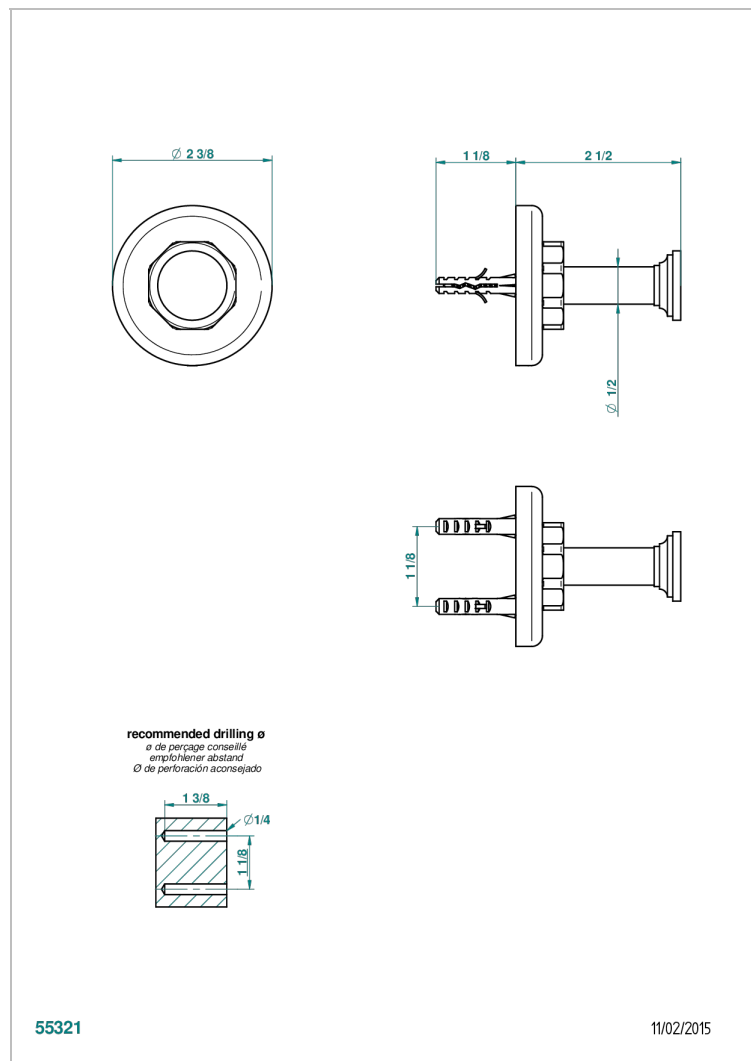

SAINT-GERMAIN WITH LEVER HANDLES

G7D-517

Robe hook

CHARACTERISTIC

- Saint-germain with lever handles
- Robe hook

AVAILABLE FINITIONS

Black ceram - D30
Blush PVD - H62
Brass color PVD - H49
Brown bronze color PVD - F33
Chrome polished - A02
Chrome polished / gold polished - G02