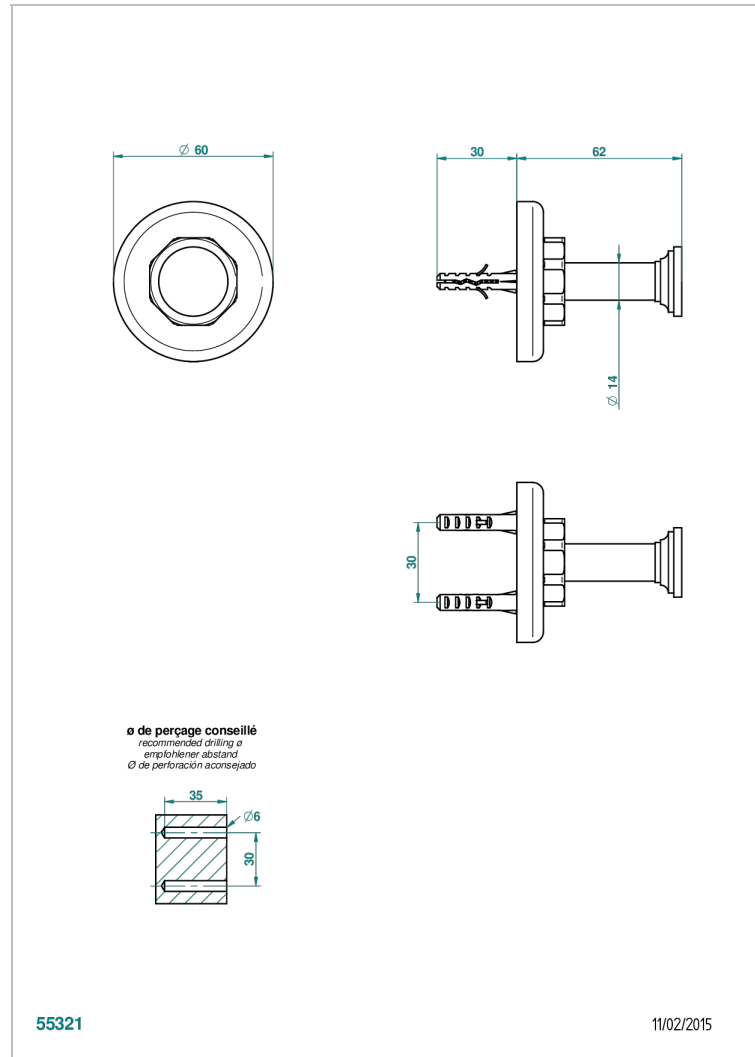

# SAINT-GERMAIN WITH LEVER

G7D-517

Single robe hook

THG<sup>®</sup>  
PARIS

## CHARACTERISTIC

- Saint-germain with lever
- Single robe hook