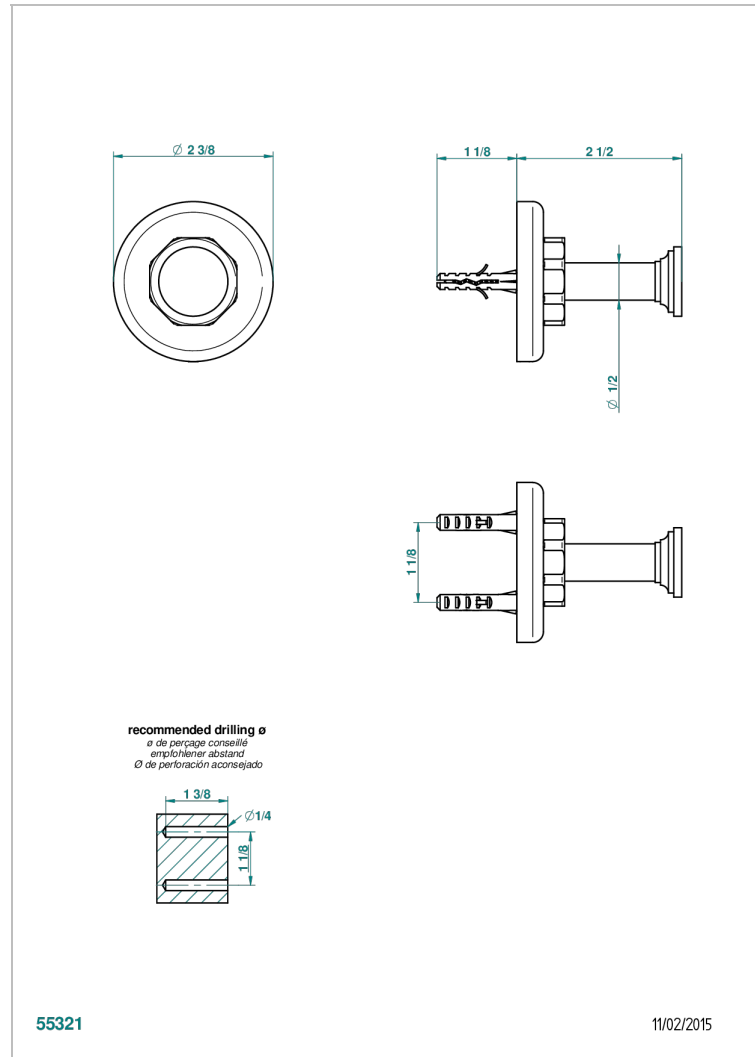

SAINT-GERMAIN WITH LEVER

G7D-517

Single robe hook

THG[®]
PARIS

CHARACTERISTIC

- Saint-germain with lever
- Single robe hook

AVAILABLE FINITIONS

Antique nickel - H28
Black ceram - D30
Blush PVD - H62
Brass color PVD - H49
Brown bronze color PVD - F33
Gold color PVD - H52