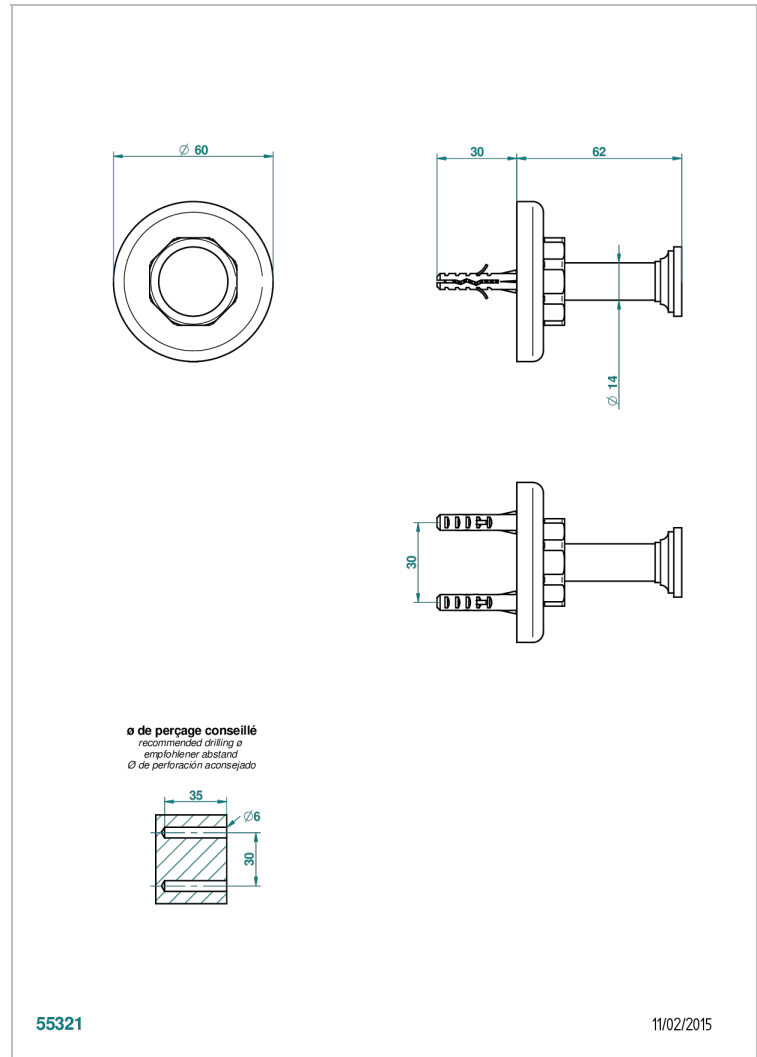

SAINT-GERMAIN WITH LEVER

G7D-517

Single robe hook

THG[®]
PARIS

CHARACTERISTIC

- Saint-germain with lever
- Single robe hook

AVAILABLE FINITIONS

Antique nickel - H28
Black ceram - D30
Blush PVD - H62
Brass color PVD - H49
Brown bronze color PVD - F33
Gold color PVD - H52