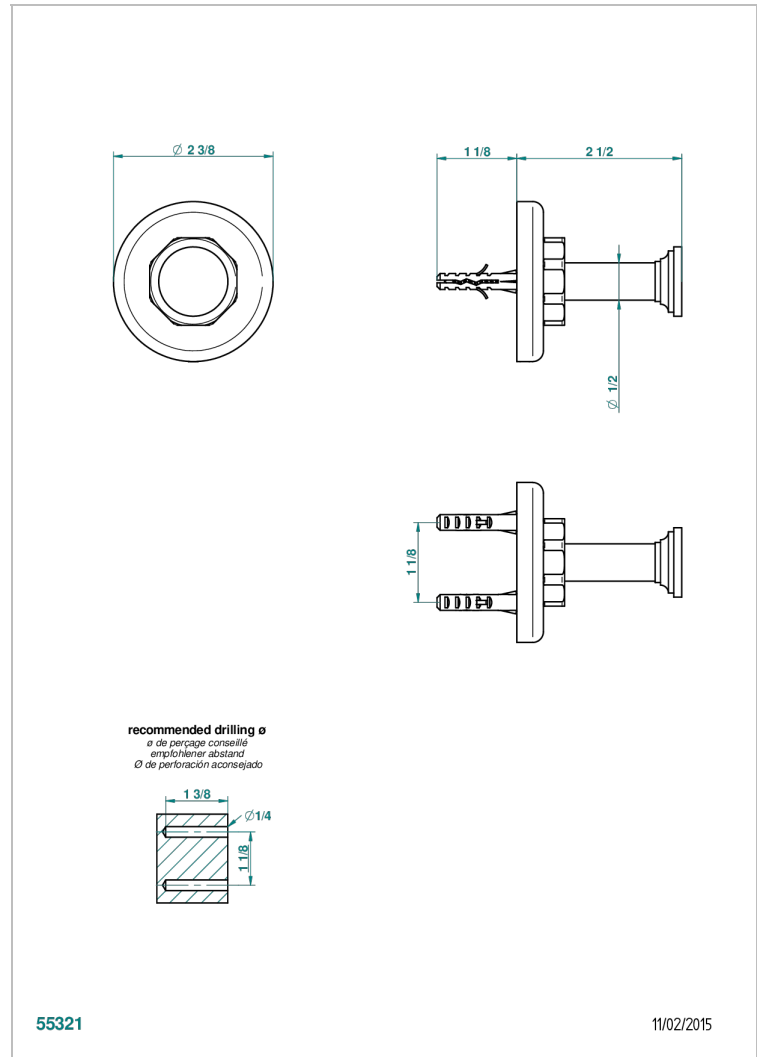

SAINT-GERMAIN WITH LEVER

G7D-517

Single robe hook

THG[®]
PARIS

55321

11/02/2015

CHARACTERISTIC

- Saint-germain with lever
- Single robe hook