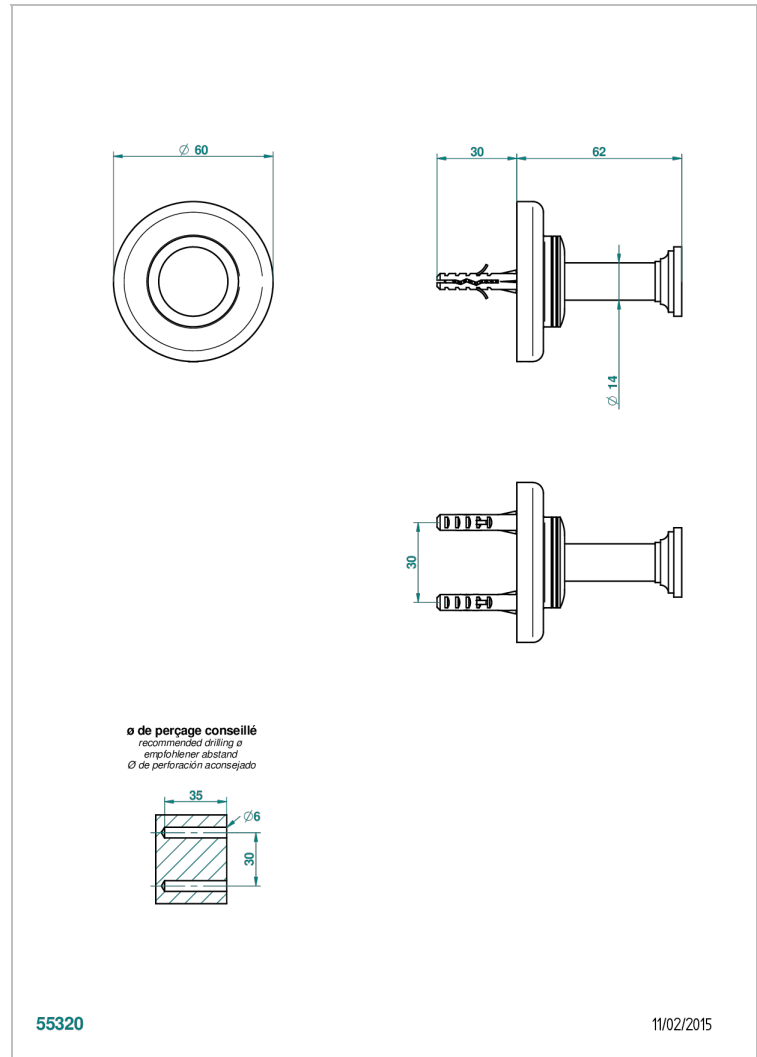

# BEAUBOURG WITH LEVER

G7B-517

Single robe hook

THG<sup>®</sup>  
PARIS

## CHARACTERISTIC

- Beaubourg with lever
- Single robe hook