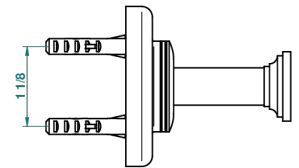

BEAUBOURG WITH LEVER

G7B-517

Single robe hook

THG®
PARIS

55320

11/02/2015

CHARACTERISTIC

- Beaubourg with lever
- Single robe hook

AVAILABLE FINITIONS

Antique nickel - H28
Black ceram - D30
Blush PVD - H62
Brass color PVD - H49
Brown bronze color PVD - F33
Gold color PVD - H52

Graphite PVD - H64
Lacquered light bronze - D01
Matt Umber PVD - H67
Matt blush PVD - H60
Matt brass color PVD - H50
Matt brown bronze color PVD - F34

Matt chrome - C02
Matt gold - F07
Matt gold color PVD - H53
Matt graphite PVD - H65
Matt nickel (color finish) - C01
Matt nickel color PVD - H56

Natural smoked Brass - A13
Nickel color PVD - H55
Polished chrome (color finish) - A02
Polished chrome / Polished gold (color finish) - G02
Polished gold (color finish) - F01
Polished nickel - B01

Soft gold - F30
Soft matt gold - F31
Umber PVD - H66