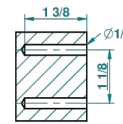

BEAUBOURG WITH LEVER

G7B-517

Single robe hook

THG®
PARIS

55320

11/02/2015

CHARACTERISTIC

- Beaubourg with lever
- Single robe hook

AVAILABLE FINITIONS

Antique nickel - H28
Black ceram - D30
Blush PVD - H62
Brass color PVD - H49
Brown bronze color PVD - F33
Gold color PVD - H52

Graphite PVD - H64
Lacquered light bronze - D01
Matt Umber PVD - H67
Matt blush PVD - H60
Matt brass color PVD - H50
Matt brown bronze color PVD - F34

Matt chrome - C02
Matt gold - F07
Matt gold color PVD - H53
Matt graphite PVD - H65
Matt nickel (color finish) - C01
Matt nickel color PVD - H56

Natural smoked Brass - A13
Nickel color PVD - H55
Polished chrome (color finish) - A02
Polished chrome / Polished gold (color finish) - G02
Polished gold (color finish) - F01
Polished nickel - B01

Soft gold - F30
Soft matt gold - F31
Umber PVD - H66