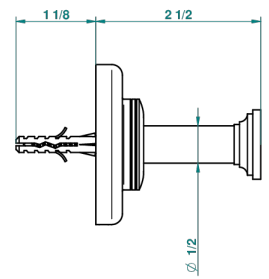

BEAUBOURG WITH LEVER

G7B-517

Single robe hook

THG®
PARIS

55320

11/02/2015

CHARACTERISTIC

- Beaubourg with lever
- Single robe hook

AVAILABLE FINITIONS

Antique nickel - H28
Black ceram - D30
Blush PVD - H62
Brass color PVD - H49
Brown bronze color PVD - F33
Gold color PVD - H52

Graphite PVD - H64
Lacquered light bronze - D01
Matt Umber PVD - H67
Matt blush PVD - H60
Matt brass color PVD - H50
Matt brown bronze color PVD - F34

Matt chrome - C02
Matt gold - F07
Matt gold color PVD - H53
Matt graphite PVD - H65
Matt nickel (color finish) - C01
Matt nickel color PVD - H56

Natural smoked Brass - A13
Nickel color PVD - H55
Polished chrome (color finish) - A02
Polished chrome / Polished gold (color finish) - G02
Polished gold (color finish) - F01
Polished nickel - B01

Soft gold - F30
Soft matt gold - F31
Umber PVD - H66