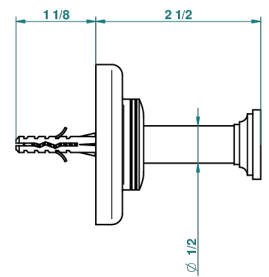

BEAUBOURG WITH LEVER

G7B-517

Single robe hook

THG®
PARIS

55320

11/02/2015

CHARACTERISTIC

- Beaubourg with lever
- Single robe hook

AVAILABLE FINITIONS

Antique nickel - H28
Black ceram - D30
Blush PVD - H62
Brass color PVD - H49
Brown bronze color PVD - F33
Gold color PVD - H52

Graphite PVD - H64
Lacquered light bronze - D01
Matt Umber PVD - H67
Matt blush PVD - H60
Matt brass color PVD - H50
Matt brown bronze color PVD - F34

Matt chrome - C02
Matt gold - F07
Matt gold color PVD - H53
Matt graphite PVD - H65
Matt nickel (color finish) - C01
Matt nickel color PVD - H56

Natural smoked Brass - A13
Nickel color PVD - H55
Polished chrome (color finish) - A02
Polished chrome / Polished gold (color finish) - G02
Polished gold (color finish) - F01
Polished nickel - B01

Soft gold - F30
Soft matt gold - F31
Umber PVD - H66