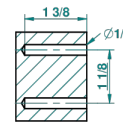

BEAUBOURG WITH LEVER

G7B-517

Single robe hook

THG®
PARIS

55320

11/02/2015

CHARACTERISTIC

- Beaubourg with lever
- Single robe hook

AVAILABLE FINITIONS

Antique nickel - H28
Black ceram - D30
Blush PVD - H62
Brass color PVD - H49
Brown bronze color PVD - F33
Gold color PVD - H52

Graphite PVD - H64
Lacquered light bronze - D01
Matt Umber PVD - H67
Matt blush PVD - H60
Matt brass color PVD - H50
Matt brown bronze color PVD - F34

Matt chrome - C02
Matt gold - F07
Matt gold color PVD - H53
Matt graphite PVD - H65
Matt nickel (color finish) - C01
Matt nickel color PVD - H56

Natural smoked Brass - A13
Nickel color PVD - H55
Polished chrome (color finish) - A02
Polished chrome / Polished gold (color finish) - G02
Polished gold (color finish) - F01
Polished nickel - B01

Soft gold - F30
Soft matt gold - F31
Umber PVD - H66