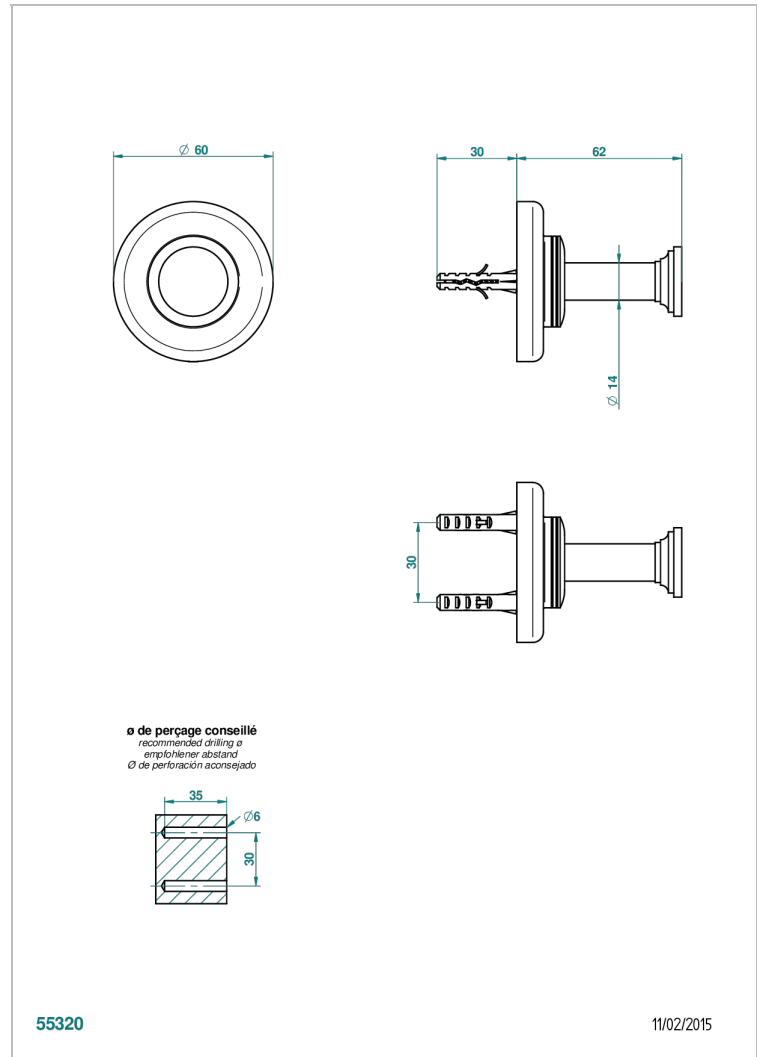

BEAUBOURG WITH LEVER

G7B-517

Single robe hook

THG[®]
PARIS

CHARACTERISTIC

- Beaubourg with lever
- Single robe hook

AVAILABLE FINITIONS

Antique nickel - H28
Black ceram - D30
Blush PVD - H62
Brass color PVD - H49
Brown bronze color PVD - F33
Gold color PVD - H52