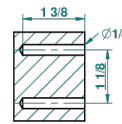

BEAUBOURG WITH LEVER

G7B-517

Single robe hook

THG®
PARIS

55320

11/02/2015

CHARACTERISTIC

- Beaubourg with lever
- Single robe hook

AVAILABLE FINITIONS

Antique nickel - H28
Black ceram - D30
Blush PVD - H62
Brass color PVD - H49
Brown bronze color PVD - F33
Gold color PVD - H52

Graphite PVD - H64
Lacquered light bronze - D01
Matt Umber PVD - H67
Matt blush PVD - H60
Matt brass color PVD - H50
Matt brown bronze color PVD - F34

Matt chrome - C02
Matt gold - F07
Matt gold color PVD - H53
Matt graphite PVD - H65
Matt nickel (color finish) - C01
Matt nickel color PVD - H56

Natural smoked Brass - A13
Nickel color PVD - H55
Polished chrome (color finish) - A02
Polished chrome / Polished gold (color finish) - G02
Polished gold (color finish) - F01
Polished nickel - B01

Soft gold - F30
Soft matt gold - F31
Umber PVD - H66