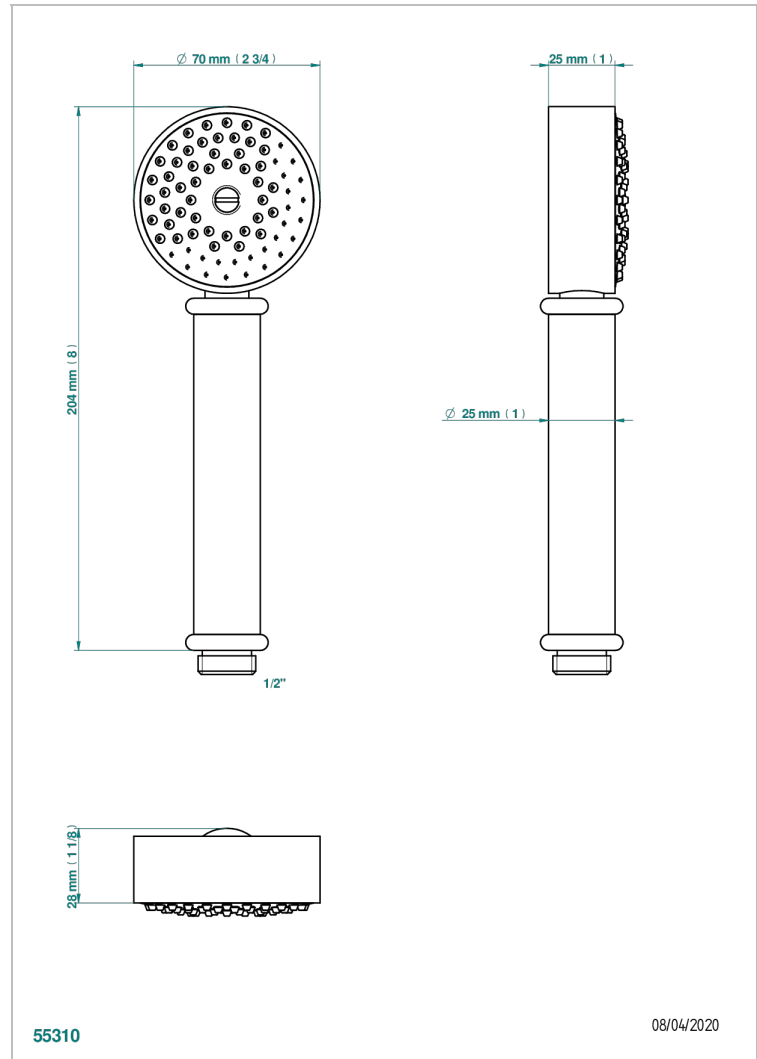

SAINT-GERMAIN WITH LEVER

G7D-66

Stylised handshower 1/2", straight

CHARACTERISTIC

- ACS : 20ACCLY557

TECHNICAL SPECS

- Recommandé : 3 bars (max. 5 bars) - Advised : 43,5 psi (max. 72 psi)
- 9,5 l/min à 3 bars (2.5 gpm at 43.5 psi)

STANDARDS

AVAILABLE FINITIONS

Antique nickel - H28
Black ceram - D30
Blush PVD - H62
Brass color PVD - H49
Brown bronze color PVD - F33
Gold color PVD - H52

Graphite PVD - H64
Lacquered light bronze - D01
Matt Umber PVD - H67
Matt blush PVD - H60
Matt brass color PVD - H50
Matt brown bronze color PVD - F34