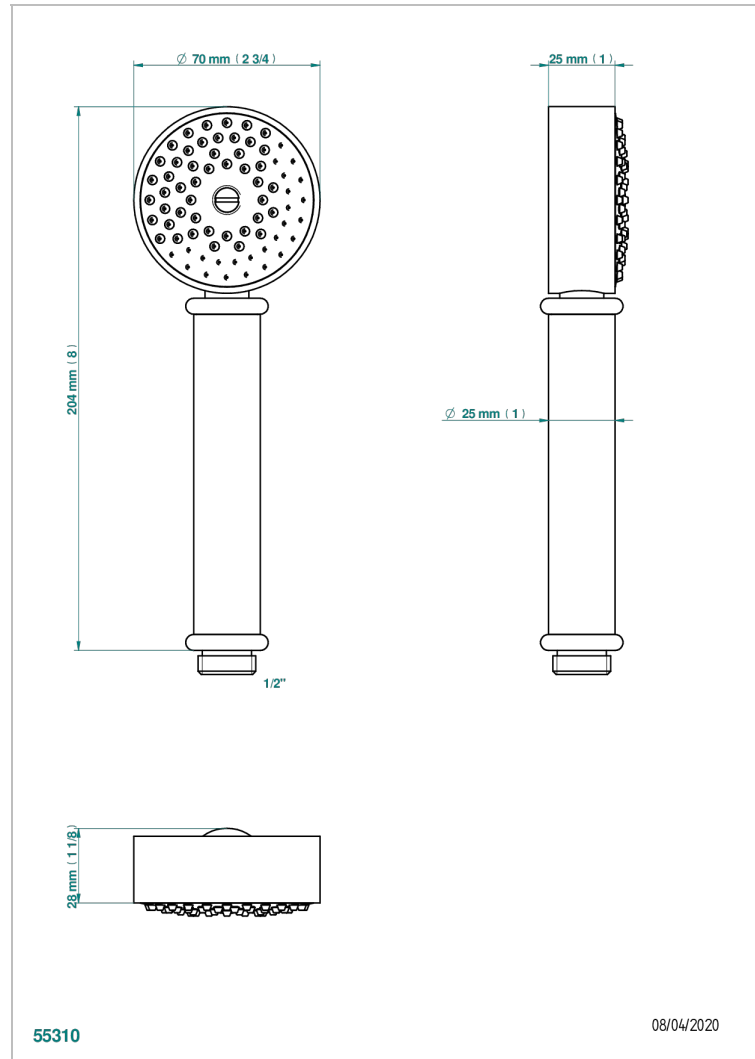

BEAUBOURG WITH LEVER

G7B-66

Stylised handshower 1/2", straight

THG
PARIS

CHARACTERISTIC

- ACS : 20ACCLY557

STANDARDS

TECHNICAL SPECS

- Recommandé : 3 bars (max. 5 bars) - Advised : 43,5 psi (max. 72 psi)
- 9,5 l/min à 3 bars (2.5 gpm at 43.5 psi)

AVAILABLE FINITIONS

Antique nickel - H28
Black ceram - D30
Blush PVD - H62
Brass color PVD - H49
Brown bronze color PVD - F33
Gold color PVD - H52