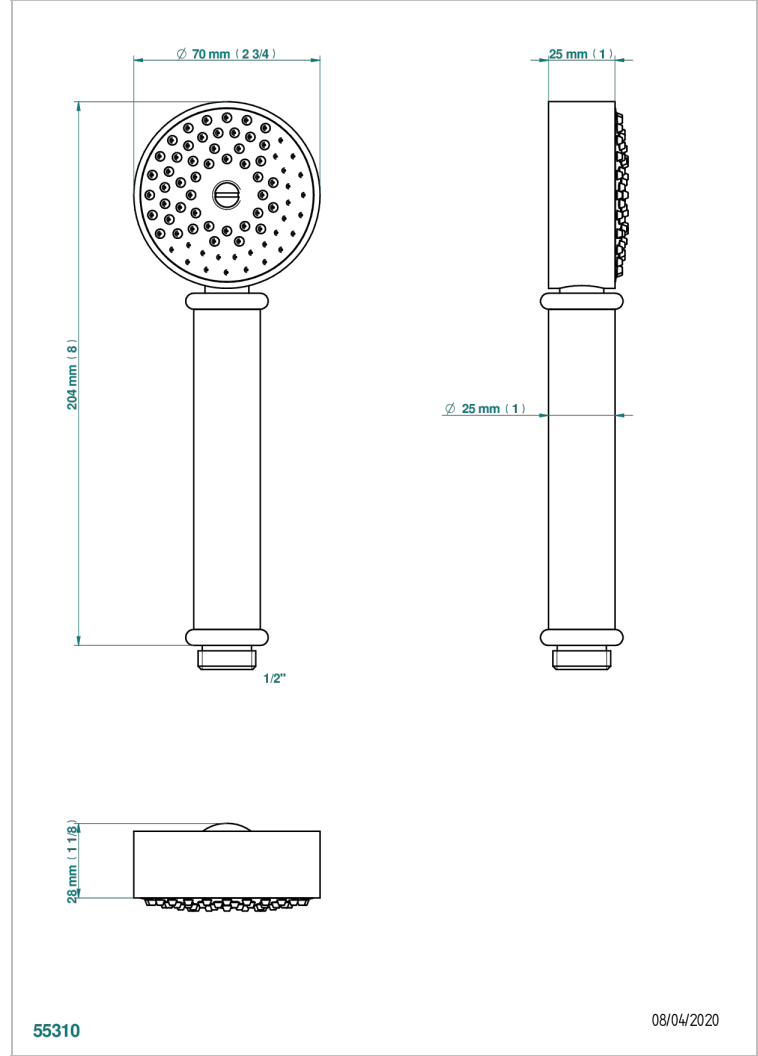

# BEAUBOURG WITH LEVER

G7B-66

1/2"垂直花洒

THG<sup>®</sup>  
PARIS