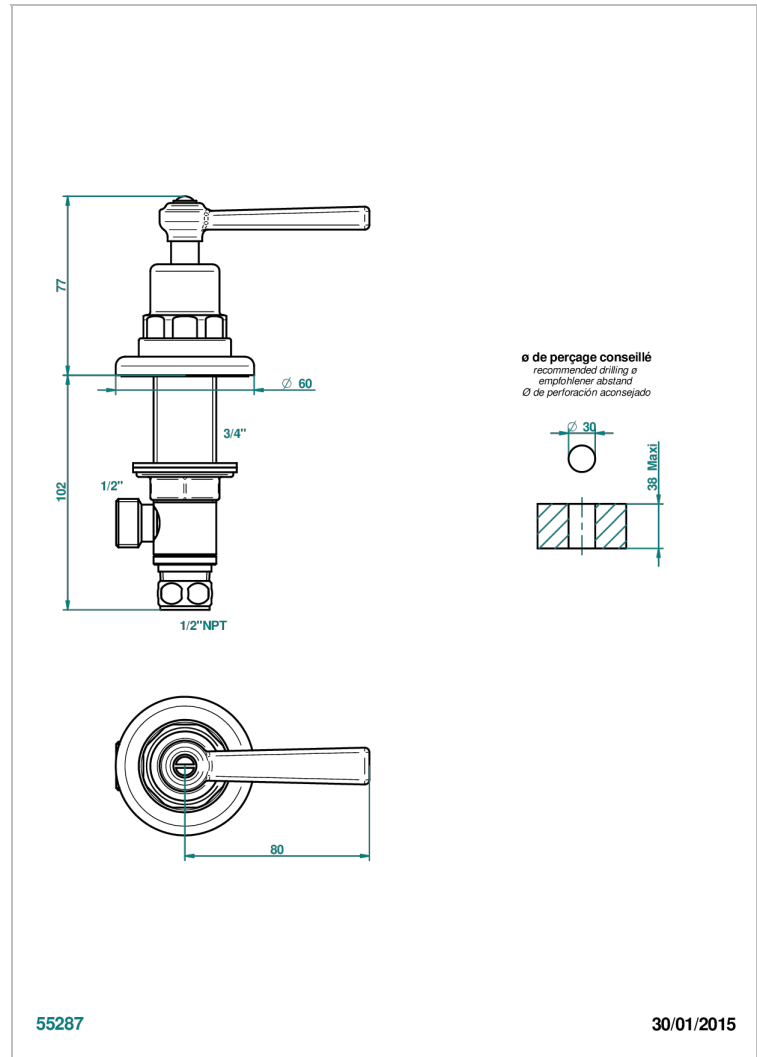

SAINT-GERMAIN WITH LEVER

G7D-35/C

Rim mounted 1/2" valve, cold

THG[®]
PARIS

CHARACTERISTIC

- Saint-germain with lever
- Rim mounted 1/2" valve, cold

AVAILABLE FINITIONS

Antique nickel - H28
Black ceram - D30
Blush PVD - H62
Brass color PVD - H49
Brown bronze color PVD - F33
Gold color PVD - H52