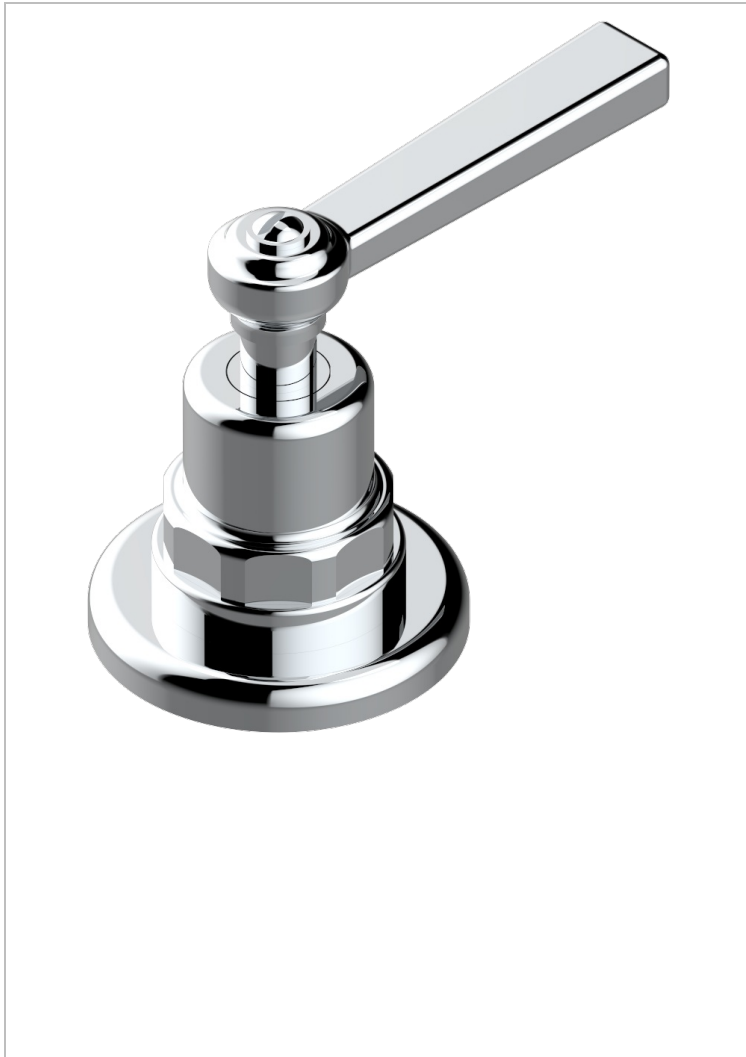

SAINT-GERMAIN WITH LEVER

G7D-35/C

Rim mounted 1/2" valve, cold

THG[®]
PARIS

CHARACTERISTIC

- Saint-germain with lever
- Rim mounted 1/2" valve, cold

AVAILABLE FINITIONS

Antique nickel - H28
Black ceram - D30
Blush PVD - H62
Brass color PVD - H49
Brown bronze color PVD - F33
Gold color PVD - H52

Graphite PVD - H64
Lacquered light bronze - D01
Matt Umber PVD - H67
Matt blush PVD - H60
Matt brass color PVD - H50
Matt brown bronze color PVD - F34

Matt chrome - C02
Matt gold - F07
Matt gold color PVD - H53
Matt graphite PVD - H65
Matt nickel (color finish) - C01
Matt nickel color PVD - H56

Natural smoked Brass - A13
Nickel color PVD - H55
Polished chrome (color finish) - A02
Polished chrome / Polished gold (color finish) - G02
Polished gold (color finish) - F01
Polished nickel - B01

Soft gold - F30
Soft matt gold - F31
Umber PVD - H66