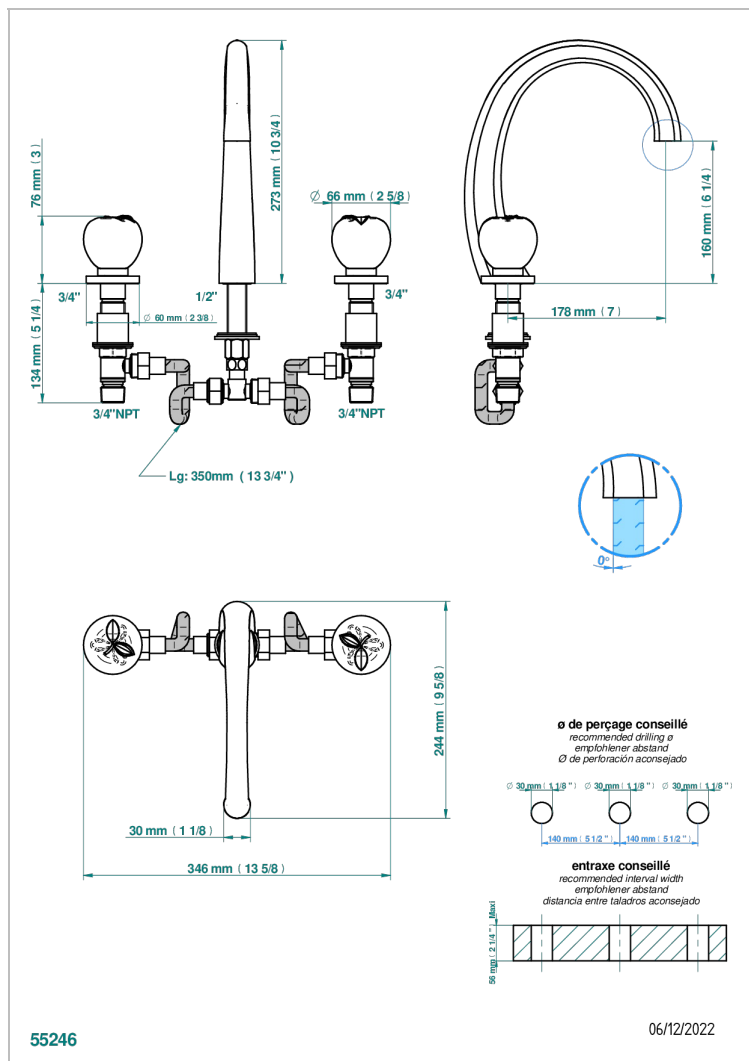

# POMME GOLD LUSTER CRYSTAL

A46-25SGUS

Roman tub set with 3/4" valves

## CHARACTERISTIC

- Pomme Gold luster crystal
- Roman tub set with 3/4" valves

## TECHNICAL SPECS

- Recommandé : 3 bars (max. 5 bars) - Advised : 43,5 psi (max. 72 psi)
- 48 l/min à 3 bars (12.7 gpm at 43.5 psi)