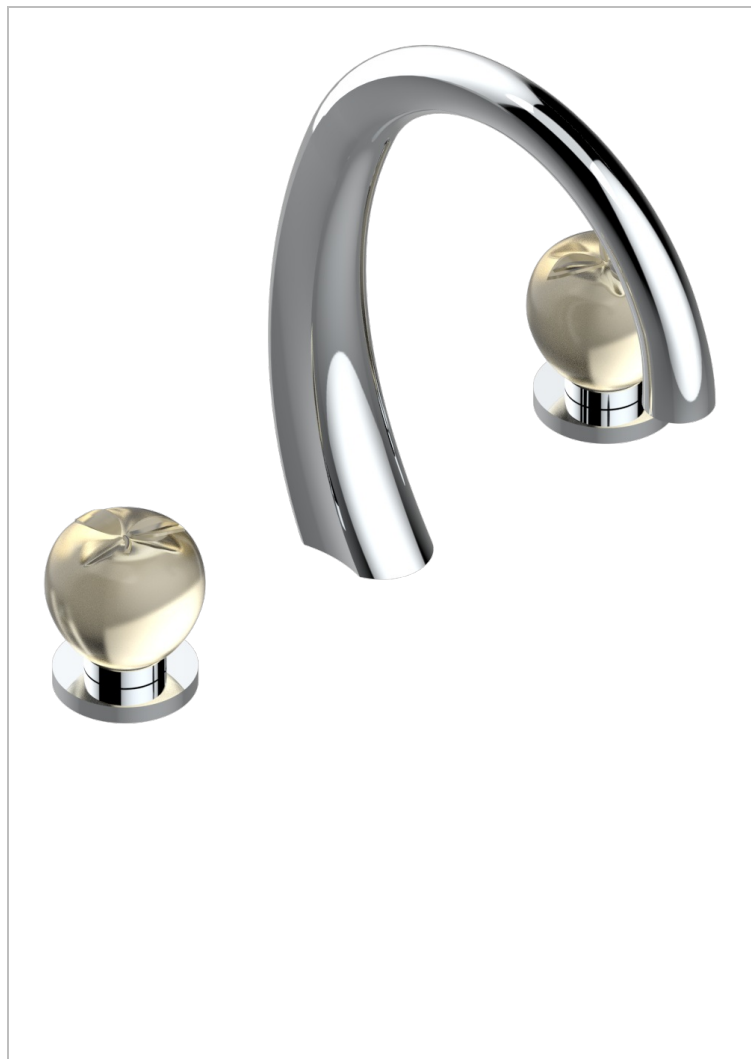

POMME GOLD LUSTER CRYSTAL

A46-25SG

Rim mounted 3-hole bath mixer, super goliath spout

CHARACTERISTIC

- ACS : 18ACCLY403
- NF : NF EN 200 - IID/A - Chrome

STANDARDS

TECHNICAL SPECS

- Recommandé : 3 bars (max. 5 bars) - Advised : 43,5 psi (max. 72 psi)
- 48 l/min à 3 bars (12.7 gpm at 43.5 psi)

AVAILABLE FINITIONS

Antique nickel - H28
Black ceram - D30
Blush PVD - H62
Brass color PVD - H49
Brown bronze color PVD - F33
Gold color PVD - H52

Graphite PVD - H64
Lacquered light bronze - D01
Matt Umber PVD - H67
Matt blush PVD - H60
Matt brass color PVD - H50
Matt brown bronze color PVD - F34

Matt chrome - C02
Matt gold - F07
Matt gold color PVD - H53
Matt graphite PVD - H65
Matt nickel (color finish) - C01
Matt nickel color PVD - H56

Nickel color PVD - H55
Polished chrome (color finish) - A02
Polished chrome / Polished gold (color finish) - G02
Polished gold (color finish) - F01
Polished nickel - B01
Soft gold - F30

Soft matt gold - F31
Umber PVD - H66
Varnished matt antique red copper (color finish) - H07