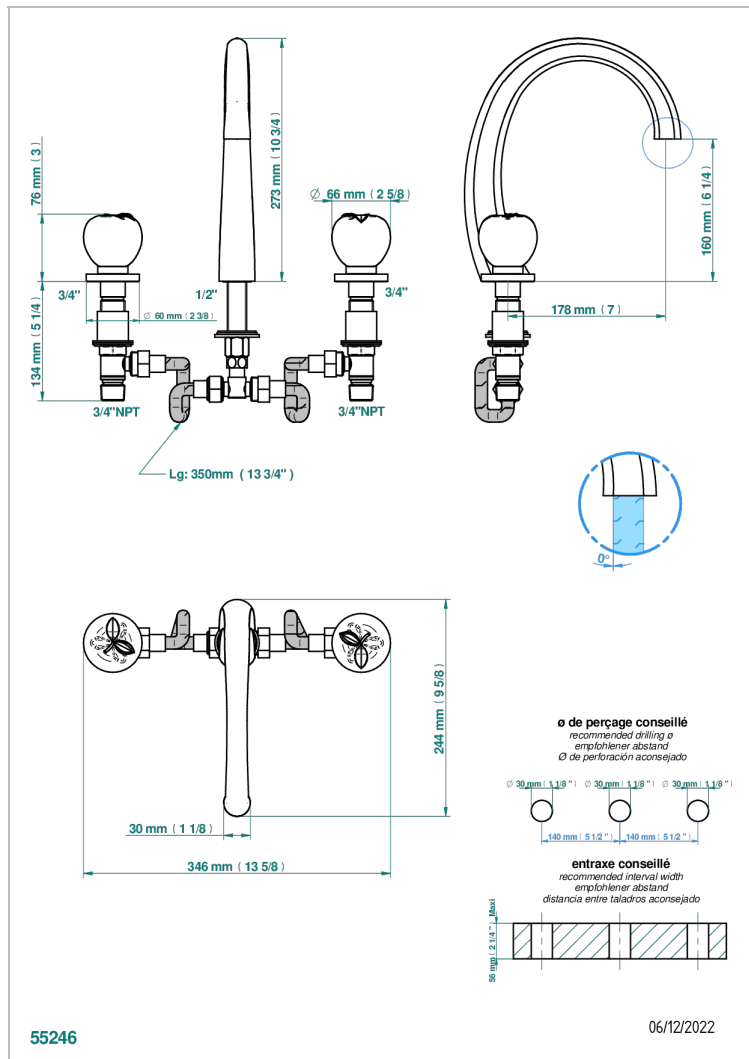

POMME GOLD LUSTER CRYSTAL

A46-25SG

Rim mounted 3-hole bath mixer, super goliath spout

CHARACTERISTIC

- ACS : 18ACCLY403
- NF : NF EN 200 - IID/A - Chrome

STANDARDS

TECHNICAL SPECS

- Recommandé : 3 bars (max. 5 bars) - Advised : 43,5 psi (max. 72 psi)
- 48 l/min à 3 bars (12.7 gpm at 43.5 psi)